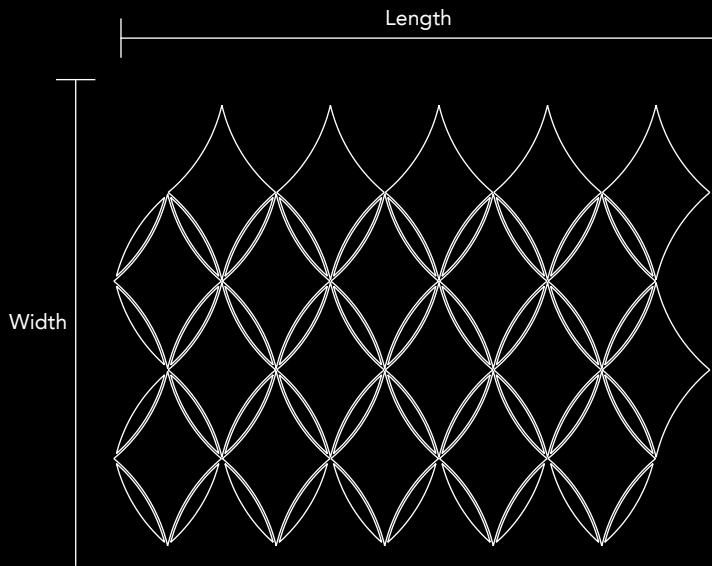

Code V-8.3
Finish Matt
Color Gold
Thickness 1/4" , 5mm

Mosaic size
Length 11.50 in x 8.46 in
292mm x 215mm

Unit Size
Length 2.09 in x 3.35 in
53mm x 85mm