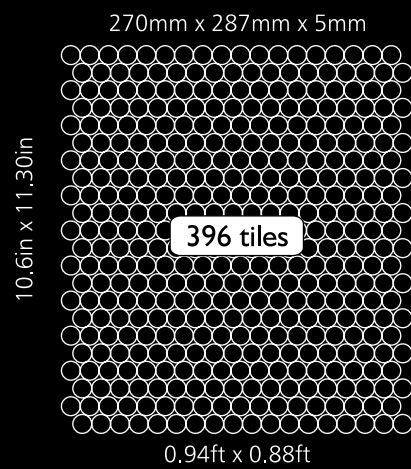

COLLEZIONE VENICE

COLLEZIONE VENICE

Code	V-1.1	
Finish	Matt	
Color	Rose Gold	
Thickness	1/4" , 5mm	
Mosaic size	Length	Width
	13.94 in x	9.61 in
	354mm x	244mm
Unit Size	Length	Width
	3.98 in x	3.58 in
	101mm x	91mm

Mosaic size Length Width
14.65 in x 11.97 in
372mm x 304mm

Unit Size Length Width
7.28 in x 1.97 in
185mm x 50mm

Code V-6.1
 Finish Matt
 Color Rose Gold
 Thickness 1/4" , 5mm

Mosaic size Length Width
 14.65 in x 11.97 in
 372mm x 304mm

Mosaic size Length Width
14.65 in x 11.97 in
372mm x 304mm

Unit Size Length Width
7.28 in x 1.97 in
185mm x 50mm

Code V-7.1
 Finish Matt
 Color Rose Gold
 Thickness 1/4" , 5mm

Mosaic size 10.6 in x 11.30 in
 270mm x 287mm

Unit Size 0.59 in x 0.59 in
 15mm x 15mm

270mm x 287mm x 5mm

Neelnox

Code V-7.2
Finish Matt
Color Stainless Steel
Thickness 1/4" , 5mm

Mosaic size 10.6 in x 11.30 in
270mm x 287mm

Unit Size 0.59 in x 0.59 in
15mm x 15mm