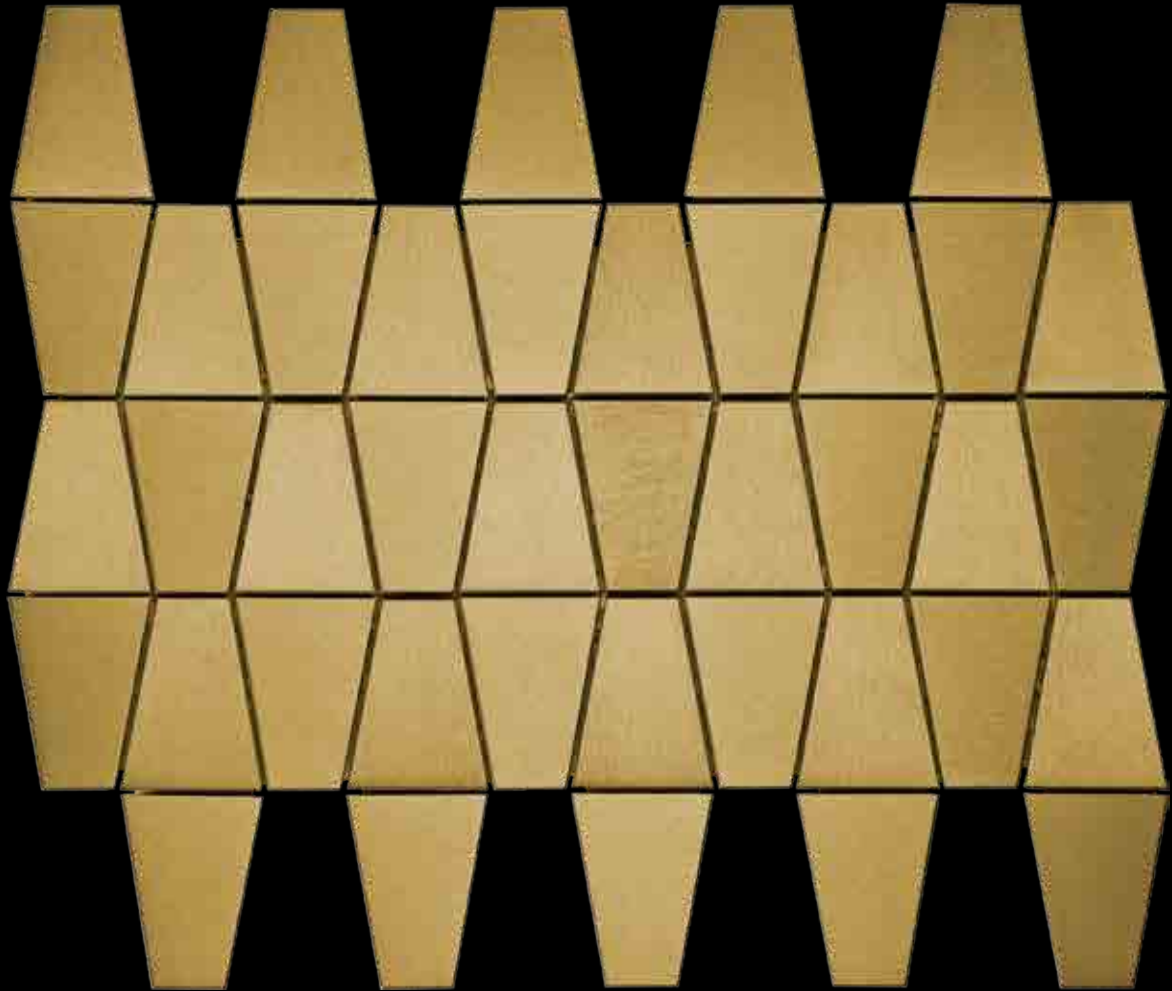

Neelnox

Code V-12.3
Finish Matt
Color Stainless Steel
Thickness 1/4" , 5mm

Mosaic size Length Width
11.73 in x 10.04 in
298mm x 255mm

Unit Size Length Width
2.28 in x 3.9 in
58mm x 99mm

Code V-12.4
 Finish Matt
 Color Gold
 Thickness 1/4" , 5mm