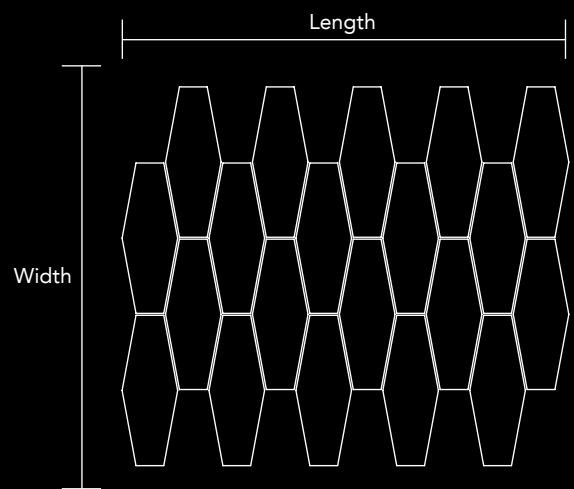

Code V-11.4
Finish Matt
Color Black
Thickness 1/4" , 5mm

Mosaic size   Length   Width
11.81 in x   10.08 in
300mm x   256mm

Unit Size   Length   Width
1.48 in x   4 in
38mm x   102mm