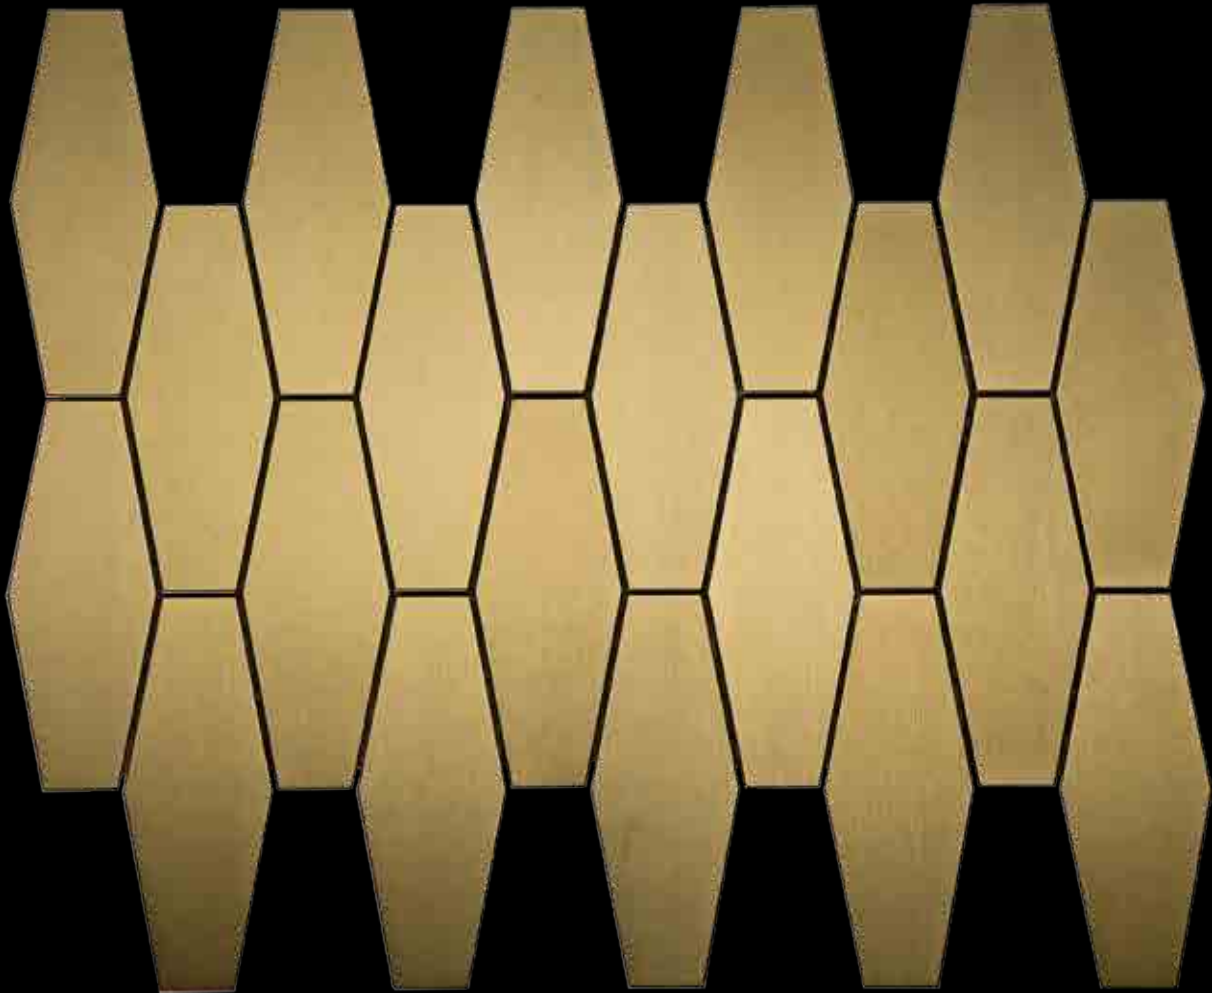

Neelnox

Code V-11.3
Finish Matt
Color Gold
Thickness 1/4" , 5mm

Mosaic size   Length   Width
11.81 in x   10.08 in
300mm x   256mm

Unit Size   Length   Width
1.48 in x   4 in
38mm x   102mm