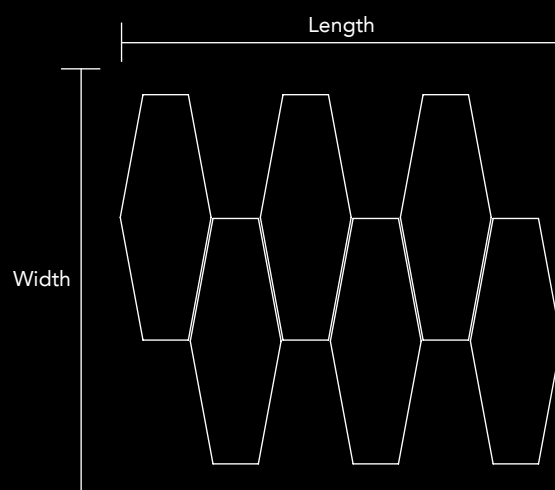

Code V-13.3
Finish Matt
Color Gold
Thickness 1/4" , 5mm

Mosaic size   Length   Width
10.79 in x 9.06 in
274mm x 230mm

Unit Size   Length   Width
2.2 in x 6 in
56mm x 152mm