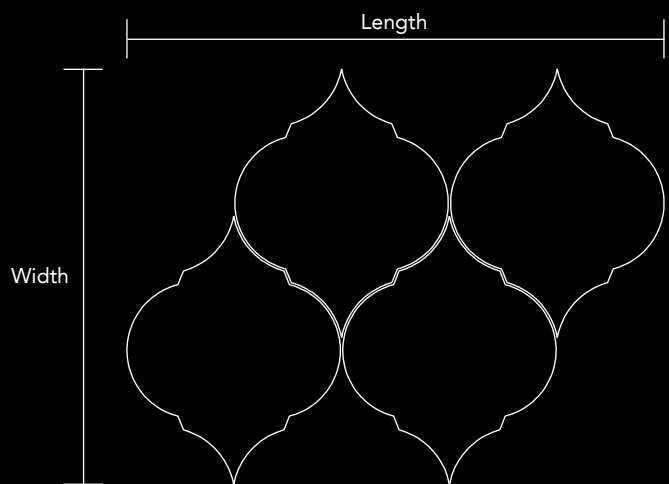

Mosaic size Length Width
13.94 in x 9.61 in
354mm x 244mm

Unit Size Length Width
3.98 in x 3.58 in
101mm x 91mm

Code V-2.1
 Finish Matt
 Color Rose Gold
 Thickness 1/4" , 5mm

Mosaic size Length Width
 16.65 in x 12.52 in
 423mm x 318mm

Mosaic size Length Width
16.65 in x 12.52 in
423mm x 318mm

Unit Size Length Width
3.66 in x 4.57 in
93mm x 116mm

Code V-3.1
 Finish Matt
 Color Rose Gold
 Thickness 1/4" , 5mm

Mosaic size Length Width
 11.57 in x 8.94 in
 294mm x 227mm

Unit Size Length Width
 4.61 in x 5.79 in
 117mm x 151mm

Neelnox

Code V-3.2
Finish Matt
Color Stainless Steel
Thickness 1/4" , 5mm

Mosaic size Length Width
11.57 in x 8.94 in
294mm x 227mm

Unit Size Length Width
4.61 in x 5.79 in
117mm x 151mm

Mosaic size Length Width
11.57 in x 8.94 in
294mm x 227mm

Unit Size Length Width
4.61 in x 5.79 in
117mm x 151mm

Code V-4.1
 Finish Matt
 Color Rose Gold
 Thickness 1/4" , 5mm

Mosaic size Length Width
 12.76 in x 10.31 in
 324mm x 264mm