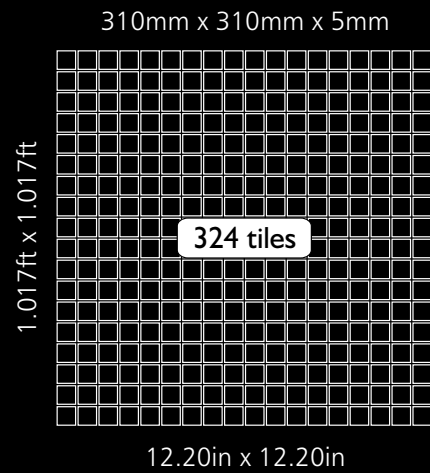

Neelnox

Code	Z-24
Finish	Textured
Thickness	1/4" , 5mm
Mosaic size	11.81 in x 11.81 in 300mm x 300mm
Unit Size	2 in x 1/2 in 50mm x 13mm

300mm x 300mm x 5mm

COLLECTION TITANIUM

Code	Z-31
Finish	Matt
Color	Black
Thickness	1/4" , 5mm
Mosaic size	12.20 in x 12.20 in 310mm x 310mm
Unit Size	0.59 in x 0.59 in 15mm x 15mm

COLLECTION TITANIUM

Neelnox

Code	Z-32
Finish	Matt
Color	Gold
Thickness	1/4" , 5mm
Mosaic size	12.20 in x 12.20 in 310mm x 310mm
Unit Size	0.59 in x 0.59 in 15mm x 15mm

310mm x 310mm x 5mm

Code	Z-33
Finish	Matt
Color	Bronze
Thickness	1/4" , 5mm
Mosaic size	12.20 in x 12.20 in 310mm x 310mm
Unit Size	0.59 in x 0.59 in 15mm x 15mm