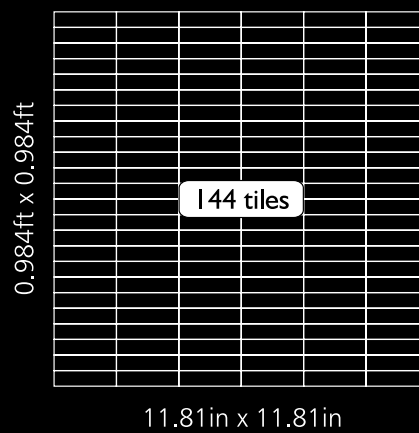

Code	Z-24
Finish	Textured
Thickness	1/4" , 5mm
Mosaic size	11.81 in x 11.81 in 300mm x 300mm
Unit Size	2 in x 1/2 in 50mm x 13mm

300mm x 300mm x 5mm