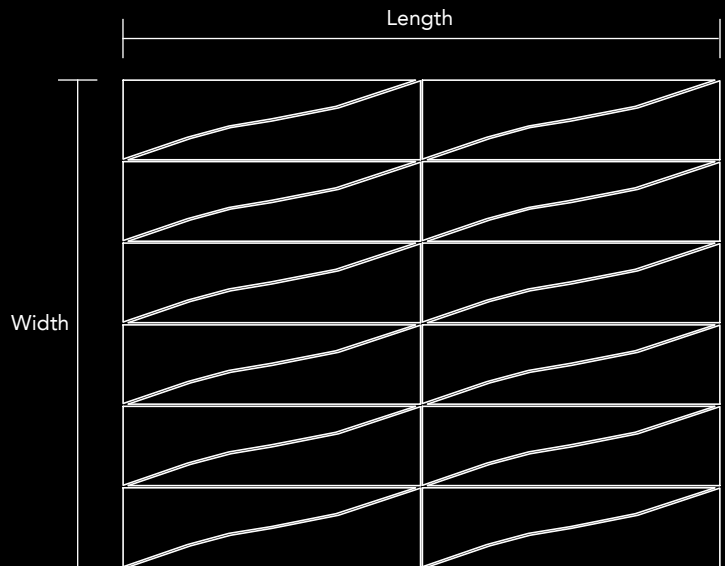

Code V-5.1
Finish Matt
Color Rose Gold
Thickness 1/4" , 5mm

Mosaic size   Length   Width
14.65 in x 11.97 in
372mm x 304mm

Unit Size   Length   Width
7.28 in x 1.97 in
185mm x 50mm