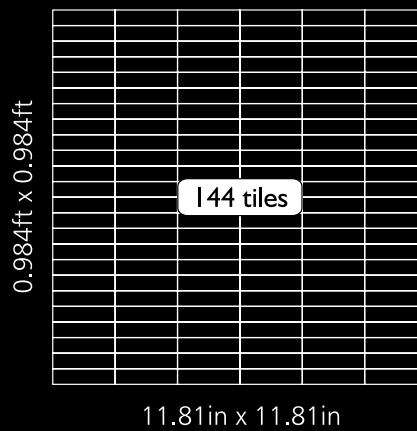

Code	Z-23
Finish	Polished
Thickness	1/4" , 5mm
Mosaic size	11.81 in x 11.81 in 300mm x 300mm
Unit Size	2 in x 1/2 in 50mm x 13mm

300mm x 300mm x 5mm