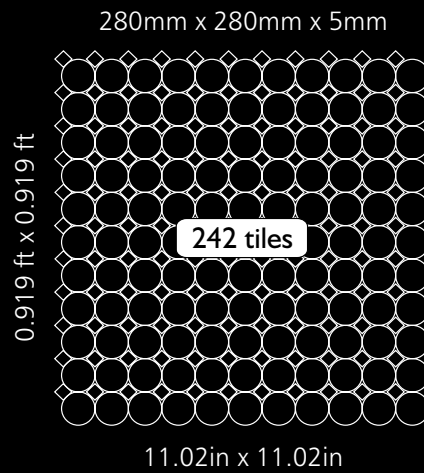

Code	Z-7
Finish	Polished Textured
Thickness	1/4" , 5mm
Mosaic size	11.02 in x 11.02 in 280mm x 280mm
Unit Size	1 in x 1 in 0.41 in x 0.41 in 25mm x 25mm 10mm x 10mm

Also available in Matt and Textured finish:
Code L-7