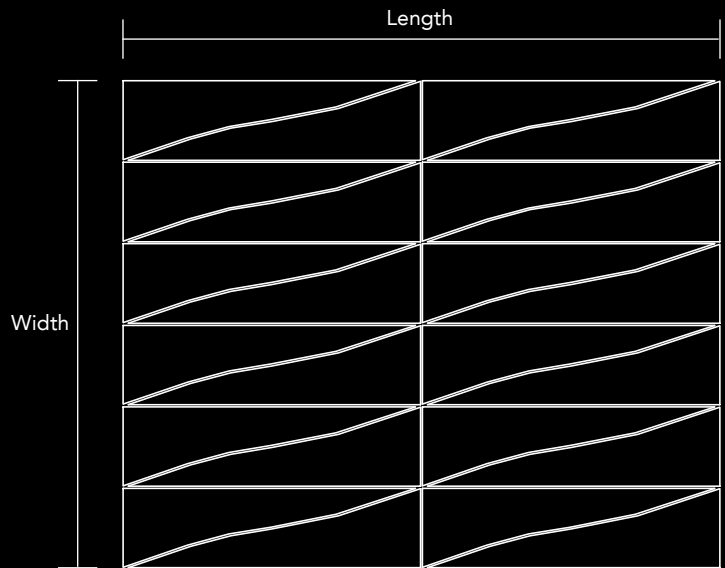

Code V-5.3
Finish Matt
Color Gold
Thickness 1/4" , 5mm

Mosaic size   Length   Width
14.65 in x 11.97 in
372mm x 304mm

Unit Size   Length   Width
7.28 in x 1.97 in
185mm x 50mm