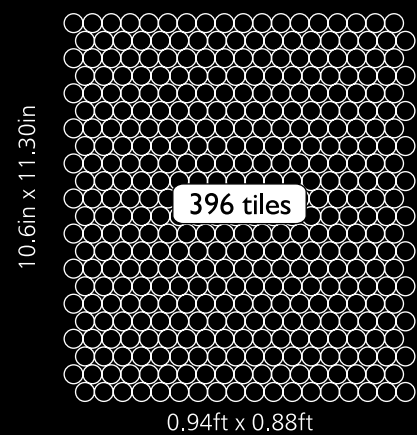

Mosaic size Length Width
14.65 in x 11.97 in
372mm x 304mm

Unit Size Length Width
7.28 in x 1.97 in
185mm x 50mm

Code V-7.1
 Finish Matt
 Color Rose Gold
 Thickness 1/4" , 5mm

Mosaic size 10.6 in x 11.30 in
 270mm x 287mm

Unit Size 0.59 in x 0.59 in
 15mm x 15mm

270mm x 287mm x 5mm

Neelnox

Code V-7.2
Finish Matt
Color Stainless Steel
Thickness 1/4" , 5mm

Mosaic size 10.6 in x 11.30 in
270mm x 287mm

Unit Size 0.59 in x 0.59 in
15mm x 15mm

Code	V-7.3
Finish	Matt
Color	Gold
Thickness	1/4" , 5mm
Mosaic size	10.6 in x 11.30 in 270mm x 287mm
Unit Size	0.59 in x 0.59 in 15mm x 15mm

Neelnox

Code V-7.4
Finish Matt
Color Black
Thickness 1/4" , 5mm

Mosaic size 10.6 in x 11.30 in
270mm x 287mm

Unit Size 0.59 in x 0.59 in
15mm x 15mm

270mm x 287mm x 5mm

Code V-8.1
 Finish Matt
 Color Rose Gold
 Thickness 1/4" , 5mm

Mosaic size
 Length 11.50 in x 8.46 in
 292mm x 215mm