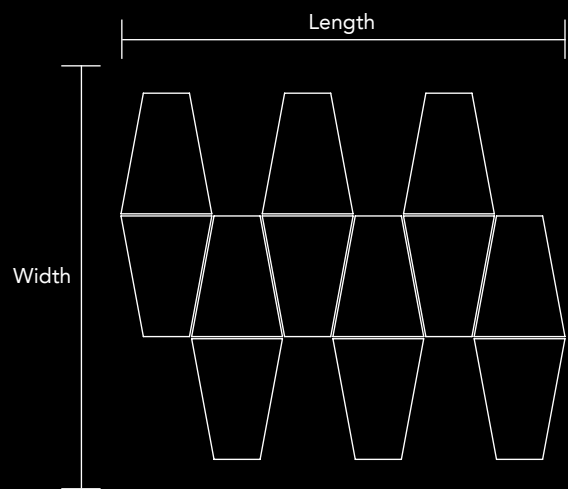

Mosaic size Length Width
10.67 in x 8.82 in
271mm x 224mm

Unit Size Length Width
2.17 in x 5.85 in
55mm x 148.7mm

COLLECTE
DE PARIS

COLLECTE DE PARIS

Code	Z-1
Finish	Polished
	Texture
Thickness	1/4" , 5mm
Mosaic size	11.81 in x 11.81 in 300mm x 300mm
Unit Size	1 in x 1 in 25mm x 25mm