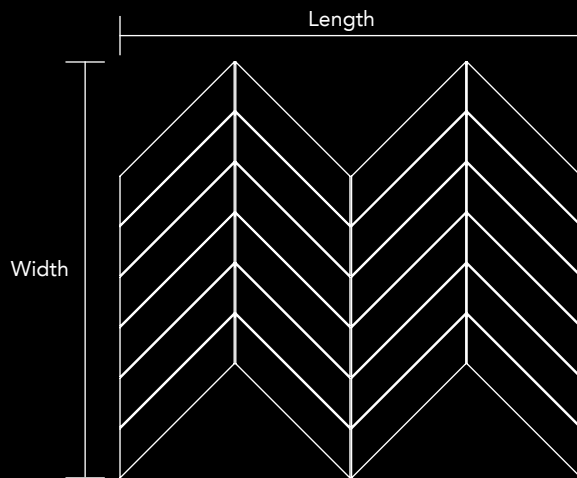

Code	V-9.2	
Finish	Matt & Polished	
Color	Stainless Steel	
Thickness	1/4" , 5mm	
Mosaic size	Length	Width
	11.81 in x	10.71 in
	300mm x	272mm
Unit Size	Length	Width
	5.91 in x	4.17 in
	150mm x	106mm