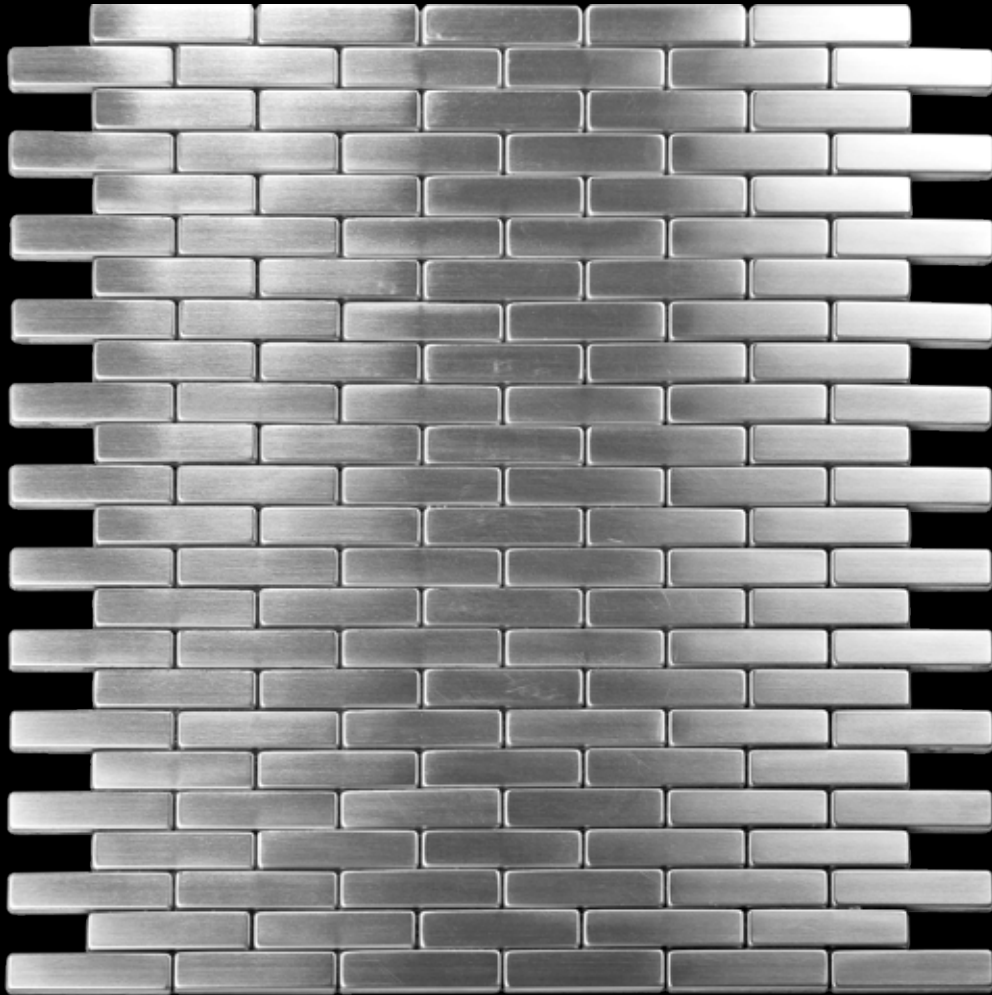

300mm x 300mm x 5mm

Neelnox

Code	Z-25
Finish	polished
Thickness	1/4" , 5mm
Mosaic size	11.81 in x 11.81 in 300mm x 300mm
Unit Size	4 in x 1/2 in 102mm x 13mm

Code	Z-29
Finish	Matt
Thickness	1/4" , 5mm
Mosaic size	12 in x 12 in 305mm x 305mm
Unit Size	2 in x 1/2 in 50mm x 13mm