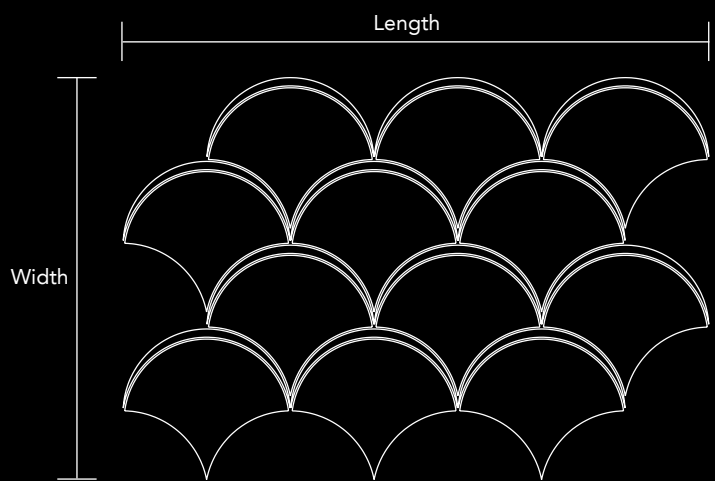

Code	V-1.3	
Finish	Matt	
Color	Gold	
Thickness	1/4" , 5mm	
Mosaic size	Length	Width
	13.94 in x	9.61 in
	354mm x	244mm
Unit Size	Length	Width
	3.98 in x	3.58 in
	101mm x	91mm

Neelnox

Code V-1.4
Finish Matt
Color Black
Thickness 1/4" , 5mm

Mosaic size Length Width
13.94 in x 9.61 in
354mm x 244mm

Unit Size Length Width
3.98 in x 3.58 in
101mm x 91mm

Code V-2.1
 Finish Matt
 Color Rose Gold
 Thickness 1/4" , 5mm

Mosaic size Length Width
 16.65 in x 12.52 in
 423mm x 318mm