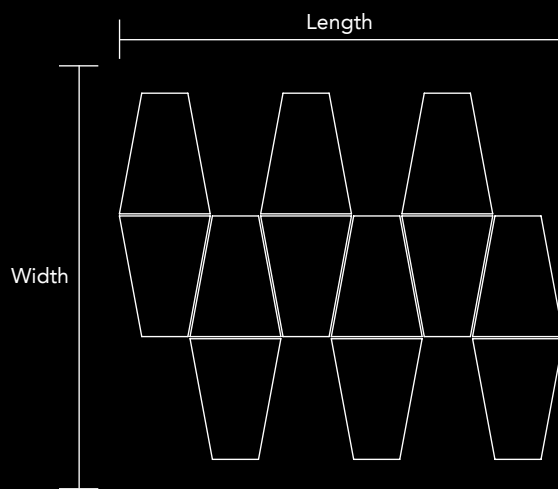

Mosaic size Length Width
 10.67 in x 8.82 in
 271mm x 224mm

Unit Size Length Width
 2.17 in x 5.85 in
 55mm x 148.7mm

Neelnox

Code	V-14.4	
Finish	Matt	
Color	Stainless Steel	
Thickness	1/4" , 5mm	
Mosaic size	Length	Width
	10.67 in x	8.82 in
	271mm x	224mm
Unit Size	Length	Width
	2.17 in x	5.85 in
	55mm x	148.7mm