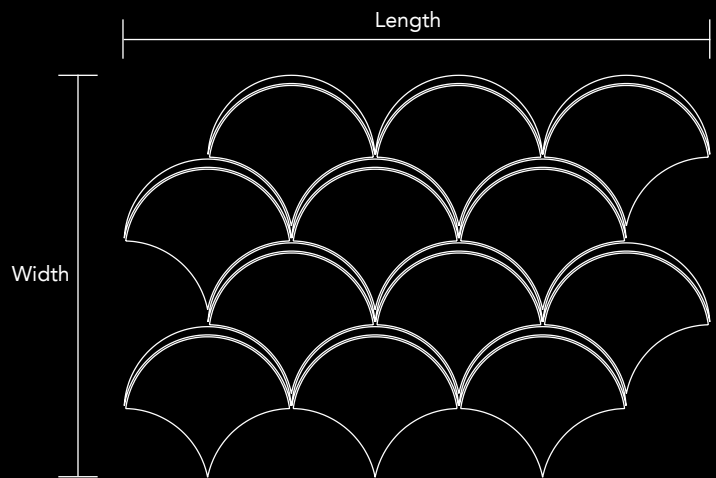

COLLEZIONE VENICE

COLLEZIONE VENICE

Code	V-1.1	
Finish	Matt	
Color	Rose Gold	
Thickness	1/4" , 5mm	
Mosaic size	Length	Width
	13.94 in x	9.61 in
	354mm x	244mm
Unit Size	Length	Width
	3.98 in x	3.58 in
	101mm x	91mm