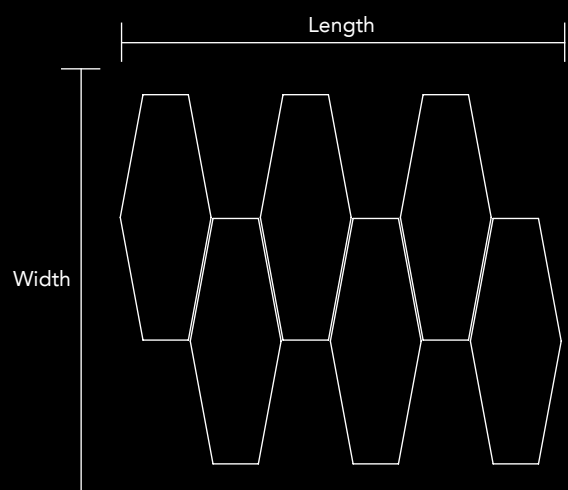

Unit Size Length Width
2.28 in x 3.9 in
58mm x 99mm

Code V-13.1
 Finish Matt
 Color Rose Gold
 Thickness 1/4" , 5mm

Mosaic size Length Width
 10.79 in x 9.06 in
 274mm x 230mm

Unit Size Length Width
 2.2 in x 6 in
 56mm x 152mm