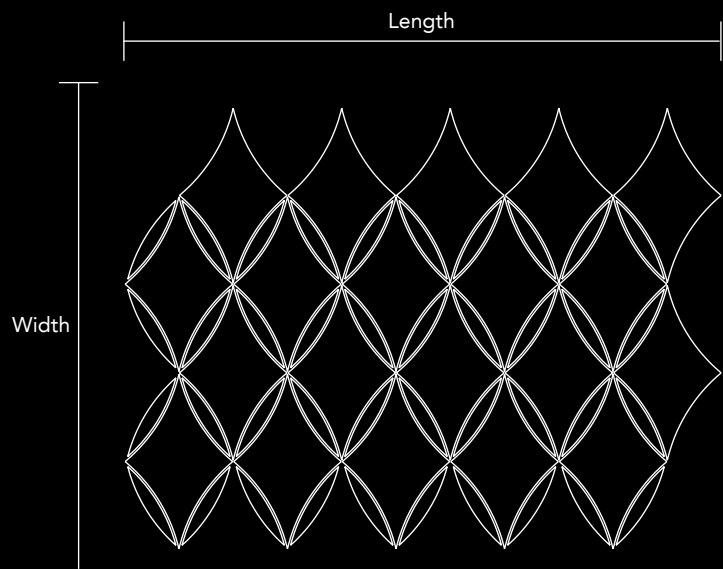

Mosaic size Length Width
11.50 in x 8.46 in
292mm x 215mm

Unit Size Length Width
2.09 in x 3.35 in
53mm x 85mm

Code V-9.1
 Finish Matt & Polished
 Color Stainless Steel & Gold
 Thickness 1/4" , 5mm

Mosaic size Length Width
 11.81 in x 10.71 in
 300mm x 272mm