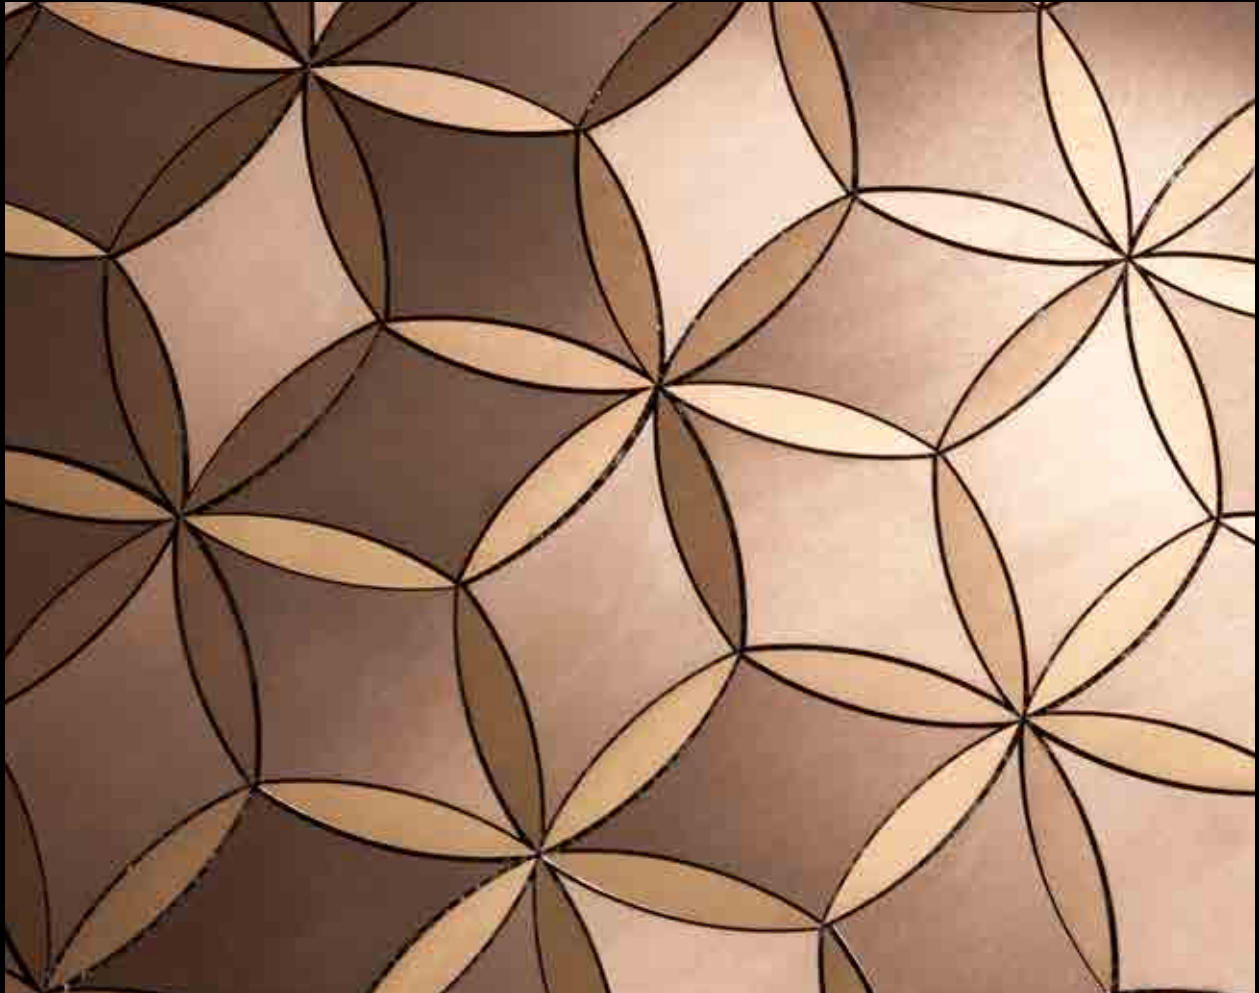

Mosaic size Length Width
11.57 in x 8.94 in
294mm x 227mm

Unit Size Length Width
4.61 in x 5.79 in
117mm x 151mm

Code V-4.1
 Finish Matt
 Color Rose Gold
 Thickness 1/4" , 5mm

Mosaic size Length Width
 12.76 in x 10.31 in
 324mm x 264mm