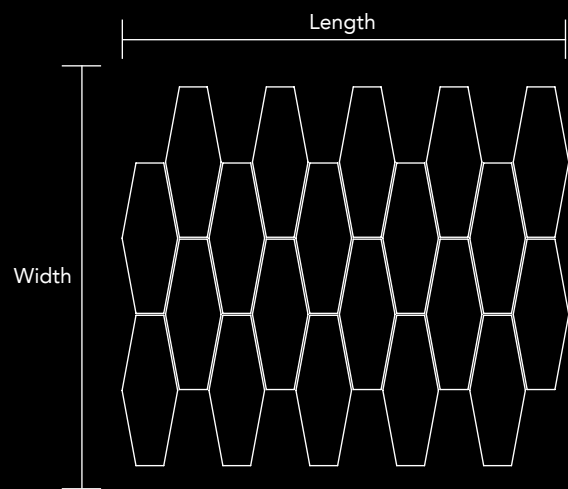

Code V-11.2
Finish Matt
Color Stainless Steel
Thickness 1/4" , 5mm

Mosaic size   Length   Width
11.81 in x   10.08 in
300mm x   256mm

Unit Size   Length   Width
1.48 in x   4 in
38mm x   102mm