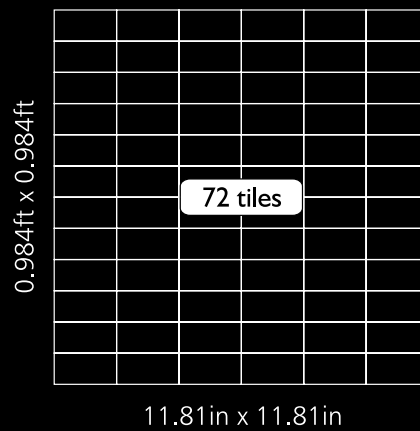

Code	B-1
Finish	Textured
Thickness	1/4" , 5mm
Mosaic size	11.81 in x 11.81 in 300mm x 300mm
Unit Size	2 in x 1 in 50mm x 25mm

300mm x 300mm x 5mm