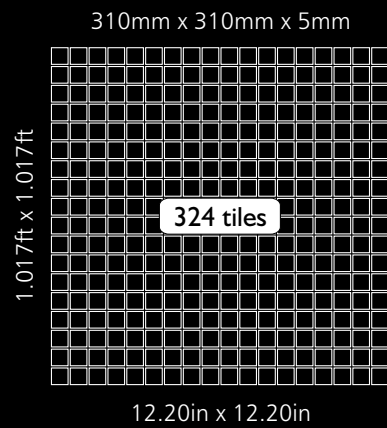

COLLECTION TITANIUM

Neelnox

Code	Z-32
Finish	Matt
Color	Gold
Thickness	1/4" , 5mm
Mosaic size	12.20 in x 12.20 in 310mm x 310mm
Unit Size	0.59 in x 0.59 in 15mm x 15mm

310mm x 310mm x 5mm

Code	Z-33
Finish	Matt
Color	Bronze
Thickness	1/4" , 5mm
Mosaic size	12.20 in x 12.20 in 310mm x 310mm
Unit Size	0.59 in x 0.59 in 15mm x 15mm