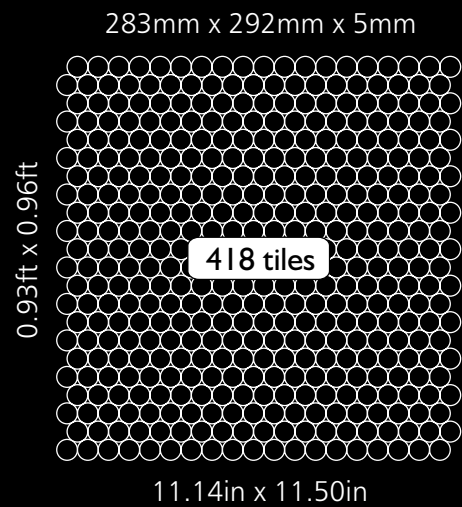

Neelnox

Code	D-1
Finish	Matt
Thickness	1/4" , 5mm
Mosaic size	12 in x 12.32 in 305mm x 313mm
Unit Size	1 in x 1 in 25mm x 25mm

Code	D-2
Finish	Matt
Thickness	1/4" , 5mm
Mosaic size	11.14 in x 11.50 in 283mm x 292mm
Unit Size	0.59 in x 0.59 in 15mm x 15mm

Neelnox

Code	Z-18
Finish	Polished
Thickness	1/4" , 5mm
Mosaic size	11.81 in x 11.81 in 300mm x 300mm
Unit Size	2 in x 1/2 in 50mm x 13mm

Code	Z-19
Finish	Polished
Thickness	1/4" , 5mm
Mosaic size	11.81 in x 11.81 in 300mm x 300mm
Unit Size	2 in x 1/2 in 1/2 x 1/2 50mm x 13mm 13mm x 13mm