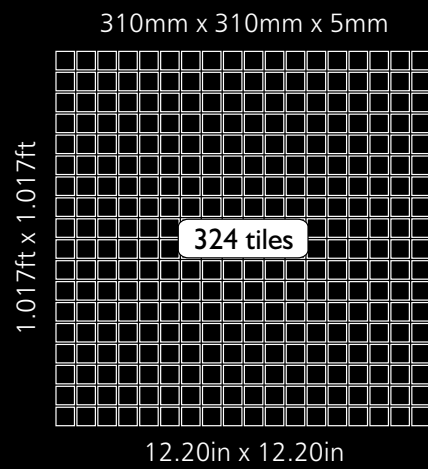

310mm x 310mm x 5mm

COLLECTION TITANIUM

Neelnox

Code	Z-42
Finish	Matt
Color	Black & Bronze
Thickness	1/4" , 5mm
Mosaic size	12.20 in x 12.20 in 310mm x 310mm
Unit Size	0.59 in x 0.59 in 15mm x 15mm

Code Z-43
 Finish Matt
 Color Stainless Steel & Gold
 Thickness 1/4" , 5mm

Mosaic size 12.20 in x 12.20 in
 310mm x 310mm

Unit Size 0.59 in x 0.59 in
 15mm x 15mm

310mm x 310mm x 5mm

COLLECTION TITANIUM

Neelnox

Code Z-44
Finish Matt
Color Bronze & Stainless Steel
Thickness 1/4" , 5mm