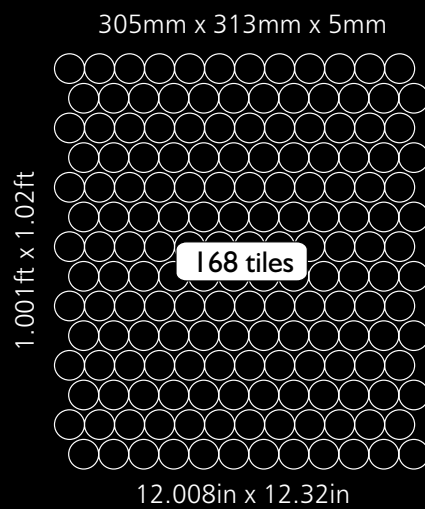

Neelnox

Code	D-1
Finish	Matt
Thickness	1/4" , 5mm
Mosaic size	12 in x 12.32 in 305mm x 313mm
Unit Size	1 in x 1 in 25mm x 25mm