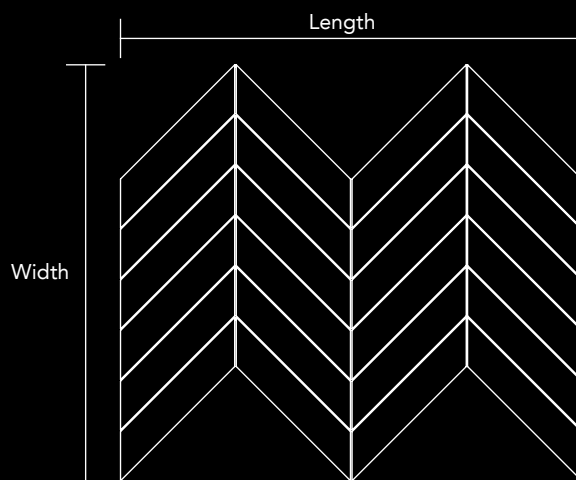

Code	V-9.4	
Finish	Matt	
Color	Rose Gold	
Thickness	1/4" , 5mm	
Mosaic size	Length	Width
	11.81 in x	10.71 in
	300mm x	272mm
Unit Size	Length	Width
	5.91 in x	4.17 in
	150mm x	106mm