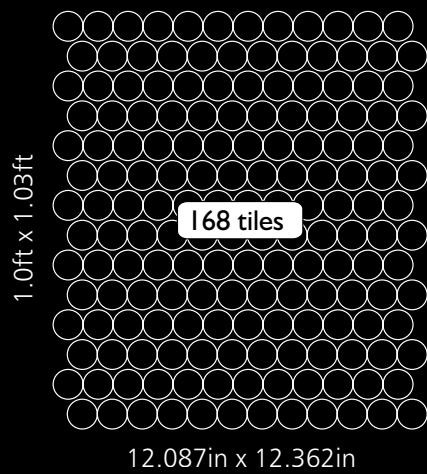

Code	C -1
Finish	Textured
Thickness	1/4" , 5mm
Mosaic size	12 in x 12.36 in 305mm x 314mm
Unit Size	1 in x 1 in 25mm x 25mm

305mm x 314mm x 5mm