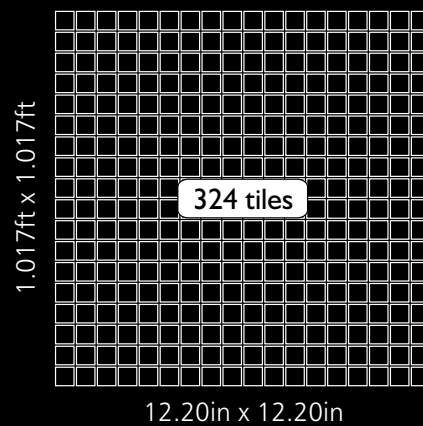

Code Z-50
Finish Matt
Color Rose Gold
Thickness 1/4" , 5mm

Mosaic size 12.20 in x 12.20 in
310mm x 310mm

Unit Size 0.59 in x 0.59 in
15mm x 15mm

310mm x 310mm x 5mm