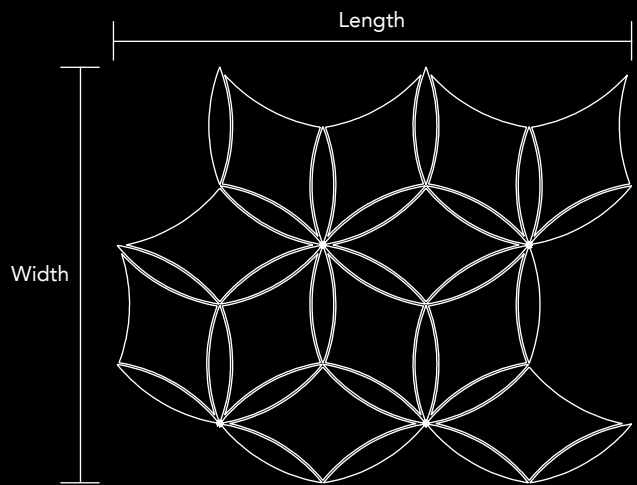

Code V-4.1
Finish Matt
Color Rose Gold
Thickness 1/4" , 5mm

Mosaic size   Length   Width
12.76 in x   10.31 in
324mm x   264mm

Unit Size   Length   Width
5.08 in x   5.87 in
129mm x   149mm