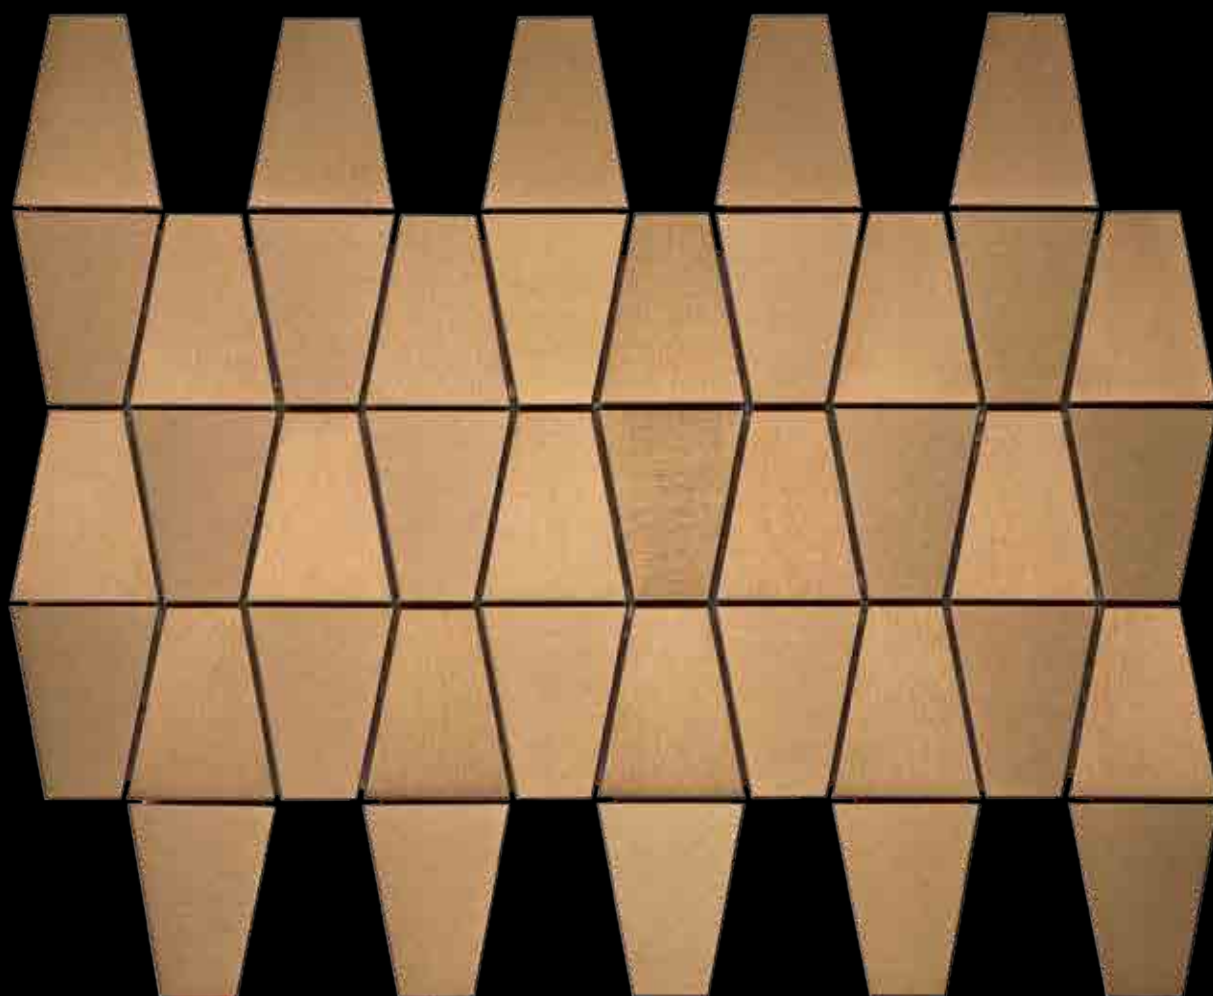

Mosaic size Length Width
11.73 in x 10.04 in
298mm x 255mm

Unit Size Length Width
2.28 in x 3.9 in
58mm x 99mm

Code	V-12.2	
Finish	Matt	
Color	Rose Gold	
Thickness	1/4" , 5mm	
Mosaic size	Length	Width
	11.73 in x	10.04 in
	298mm x	255mm
Unit Size	Length	Width
	2.28 in x	3.9 in
	58mm x	99mm