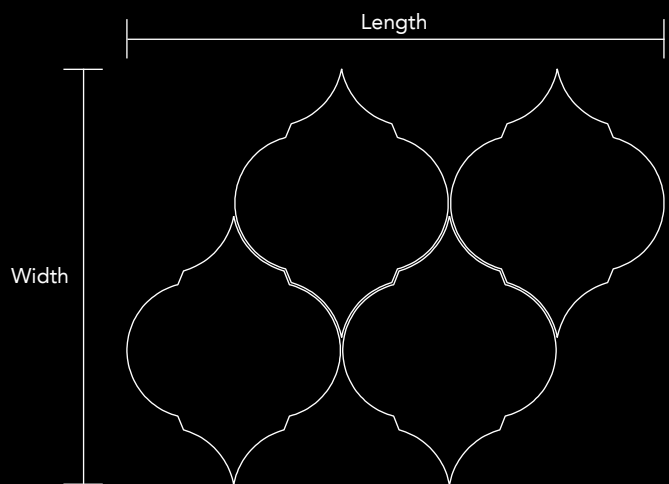

Mosaic size Length Width
13.94 in x 9.61 in
354mm x 244mm

Unit Size Length Width
3.98 in x 3.58 in
101mm x 91mm

Code V-2.1
 Finish Matt
 Color Rose Gold
 Thickness 1/4" , 5mm

Mosaic size Length Width
 16.65 in x 12.52 in
 423mm x 318mm

Mosaic size Length Width
16.65 in x 12.52 in
423mm x 318mm

Unit Size Length Width
3.66 in x 4.57 in
93mm x 116mm

Code V-3.1
 Finish Matt
 Color Rose Gold
 Thickness 1/4" , 5mm

Mosaic size Length Width
 11.57 in x 8.94 in
 294mm x 227mm

Code V-3.3
 Finish Matt
 Color Gold
 Thickness 1/4" , 5mm

Mosaic size Length Width
 11.57 in x 8.94 in
 294mm x 227mm

Unit Size Length Width
 4.61 in x 5.79 in
 117mm x 151mm

Neelnox

Code V-3.4
Finish Matt
Color Black
Thickness 1/4" , 5mm

Mosaic size Length Width
11.57 in x 8.94 in
294mm x 227mm

Unit Size Length Width
4.61 in x 5.79 in
117mm x 151mm

Code V-4.1
 Finish Matt
 Color Rose Gold
 Thickness 1/4" , 5mm

Mosaic size Length Width
 12.76 in x 10.31 in
 324mm x 264mm