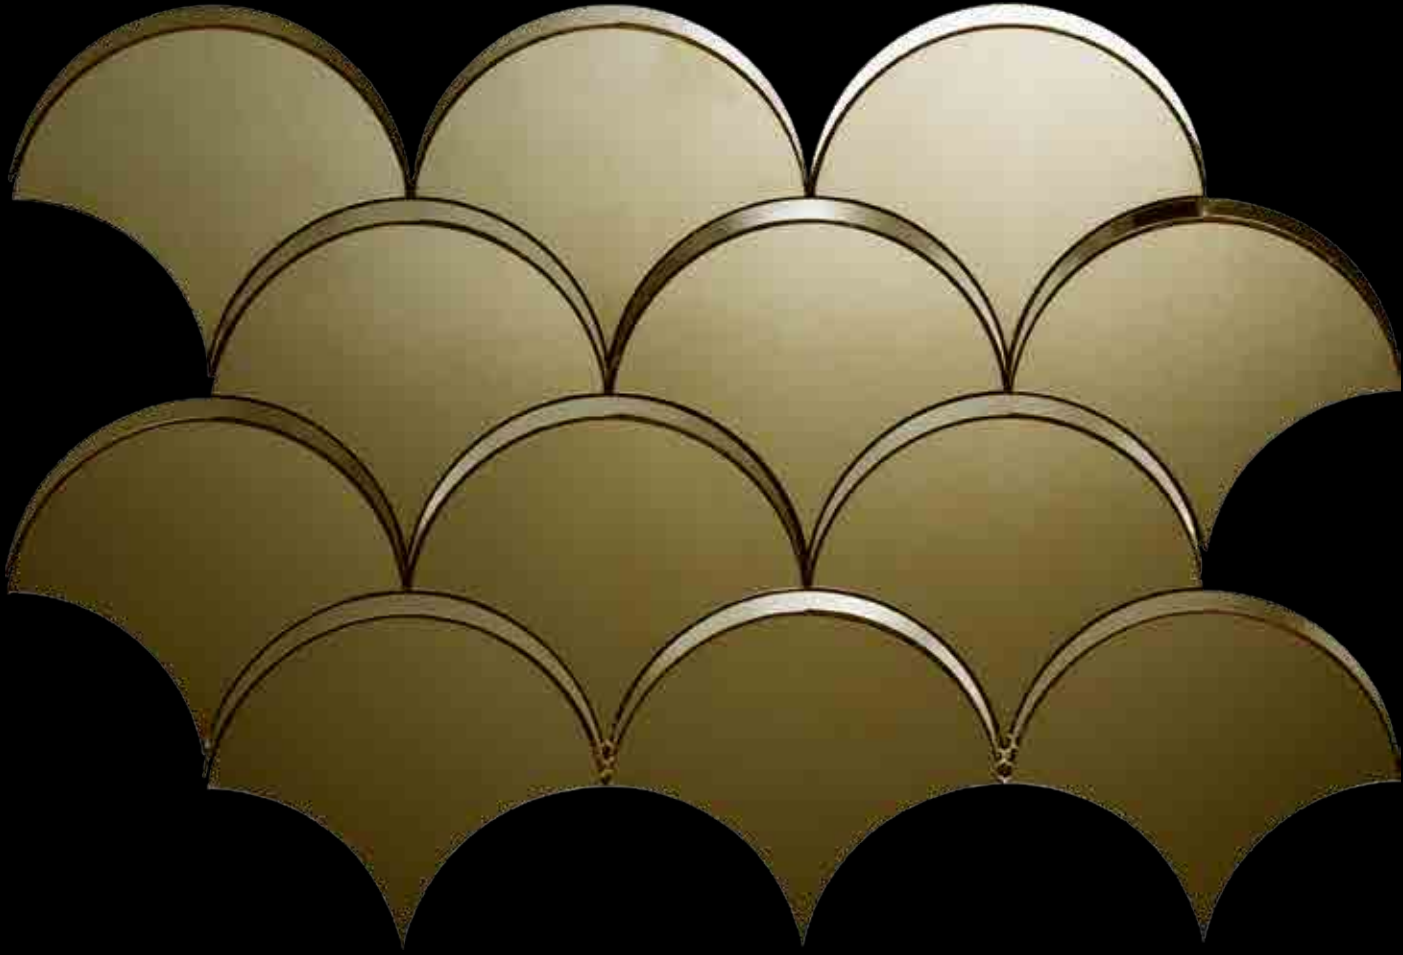

Code	V-1.3	
Finish	Matt	
Color	Gold	
Thickness	1/4" , 5mm	
Mosaic size	Length	Width
	13.94 in x	9.61 in
	354mm x	244mm
Unit Size	Length	Width
	3.98 in x	3.58 in
	101mm x	91mm