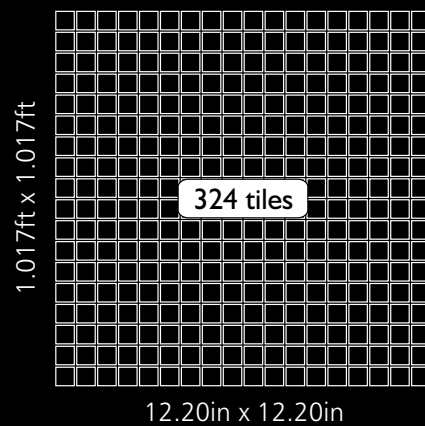

Code Z-40
Finish Matt
Color Black & Gold
Thickness 1/4" , 5mm

Mosaic size 12.20 in x 12.20 in
310mm x 310mm

Unit Size 0.59 in x 0.59 in
15mm x 15mm

310mm x 310mm x 5mm