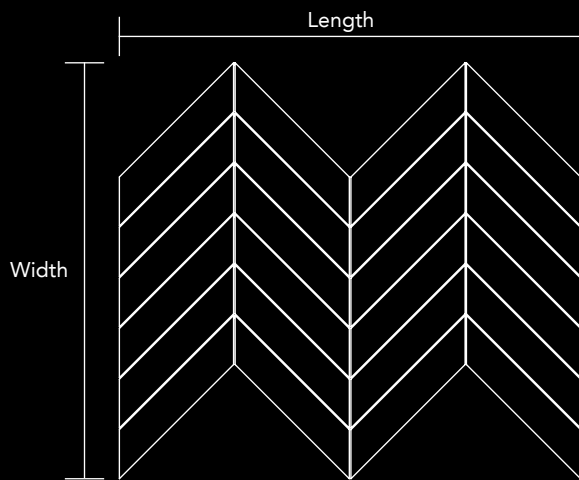

Code	V-9.7	
Finish	Matt	
Color	Black	
Thickness	1/4" , 5mm	
Mosaic size	Length	Width
	11.81 in x	10.71 in
	300mm x	272mm
Unit Size	Length	Width
	5.91 in x	4.17 in
	150mm x	106mm