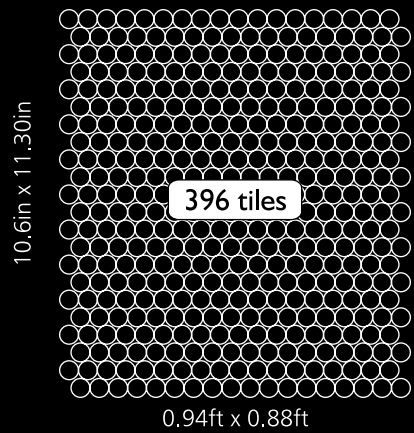

Mosaic size Length Width
14.65 in x 11.97 in
372mm x 304mm

Unit Size Length Width
7.28 in x 1.97 in
185mm x 50mm

Code V-6.1
 Finish Matt
 Color Rose Gold
 Thickness 1/4" , 5mm

Mosaic size Length Width
 14.65 in x 11.97 in
 372mm x 304mm

Unit Size Length Width
 7.28 in x 1.97 in
 185mm x 50mm

Neelnox

Code V-6.2
Finish Matt
Color Stainless Steel
Thickness 1/4" , 5mm

Mosaic size Length Width
14.65 in x 11.97 in
372mm x 304mm

Unit Size Length Width
7.28 in x 1.97 in
185mm x 50mm

Mosaic size Length Width
14.65 in x 11.97 in
372mm x 304mm

Unit Size Length Width
7.28 in x 1.97 in
185mm x 50mm

Code V-7.1
 Finish Matt
 Color Rose Gold
 Thickness 1/4" , 5mm

Mosaic size 10.6 in x 11.30 in
 270mm x 287mm

Unit Size 0.59 in x 0.59 in
 15mm x 15mm

270mm x 287mm x 5mm

Neelnox

Code V-7.2
Finish Matt
Color Stainless Steel
Thickness 1/4" , 5mm

Mosaic size 10.6 in x 11.30 in
270mm x 287mm

Unit Size 0.59 in x 0.59 in
15mm x 15mm