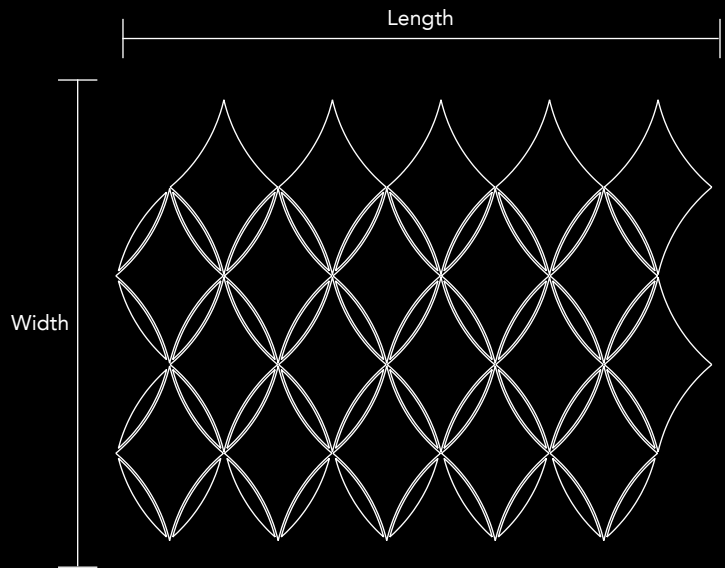

Code V-8.1
Finish Matt
Color Rose Gold
Thickness 1/4" , 5mm

Mosaic size
Length 11.50 in x 8.46 in
292mm x 215mm

Unit Size
Length 2.09 in x 3.35 in
53mm x 85mm