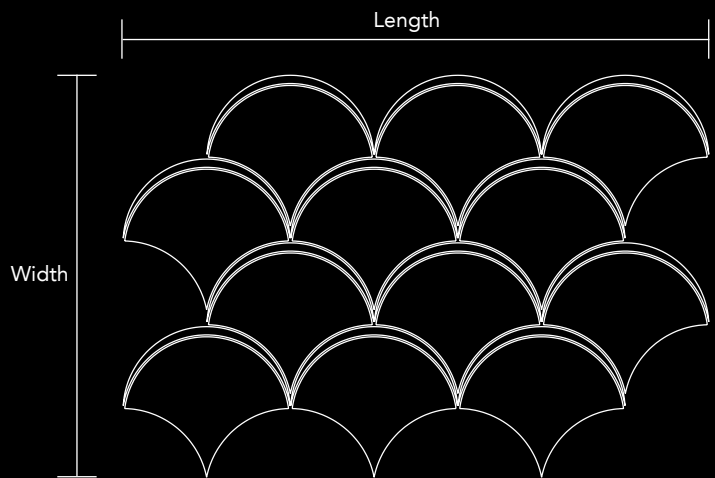

Code	V-1.2	
Finish	Matt & Polished	
Color	Stainless Steel	
Thickness	1/4" , 5mm	
Mosaic size	Length	Width
	13.94 in x	9.61 in
	354mm x	244mm
Unit Size	Length	Width
	3.98 in x	3.58 in
	101mm x	91mm