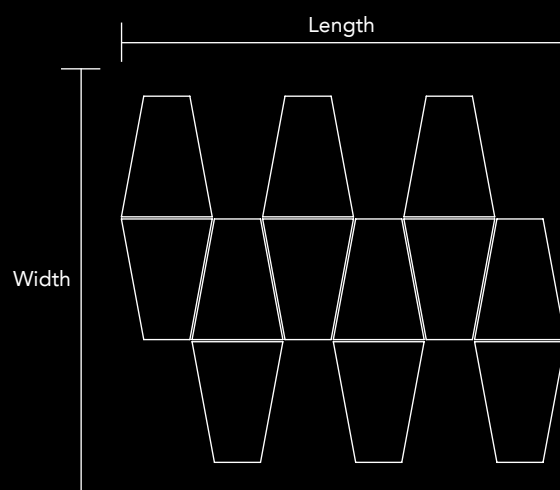

Unit Size Length Width
2.2 in x 6 in
56mm x 152mm

Code V-14.1
 Finish Matt & Polished
 Color Gold & Stainless Steel
 Thickness 1/4" , 5mm

Mosaic size Length Width
 10.67 in x 8.82 in
 271mm x 224mm

Unit Size Length Width
 10.67 in x 8.82 in
 271mm x 224mm