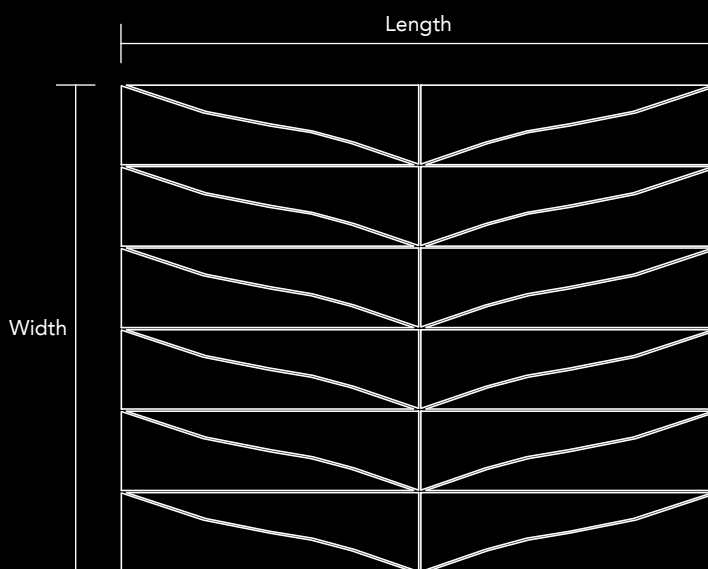

Code V-6.3
Finish Matt
Color Gold
Thickness 1/4" , 5mm

Mosaic size   Length   Width
14.65 in x 11.97 in
372mm x 304mm

Unit Size   Length   Width
7.28 in x 1.97 in
185mm x 50mm