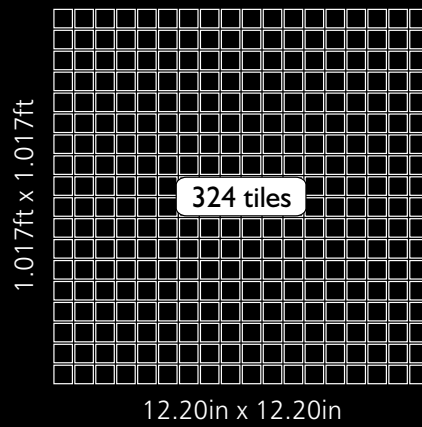

Code Z-43
Finish Matt
Color Stainless Steel & Gold
Thickness 1/4" , 5mm

Mosaic size 12.20 in x 12.20 in
310mm x 310mm

Unit Size 0.59 in x 0.59 in
15mm x 15mm

310mm x 310mm x 5mm