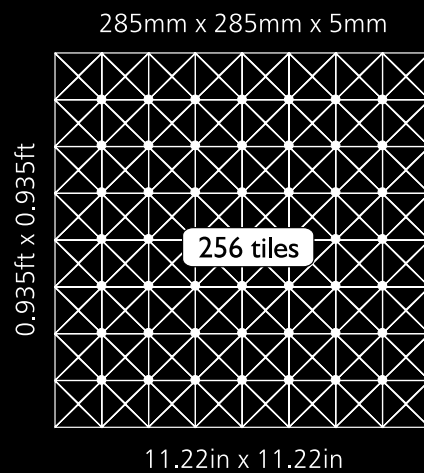

Neelnox

Code	Z-15X
Finish	Textured Studded with authentic crystals
Thickness	1/4" , 5mm
Mosaic size	11.22 in x 11.22 in 285mm x 285mm
Unit Size	1.25 in x 0.68 in 32mm x 17mm