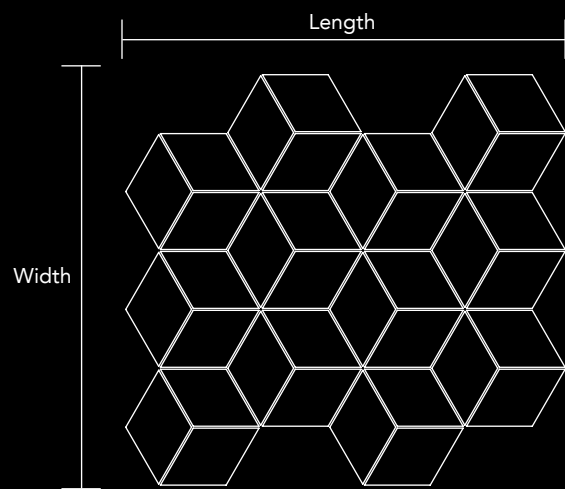

Code V-10.4
Finish Matt
Color Black
Thickness 1/4" , 5mm

Mosaic size   Length   Width
11.54 in x   10.74 in
293mm x   237mm

Unit Size   Length   Width
3.5 in   x   3 in
89mm   x   77mm