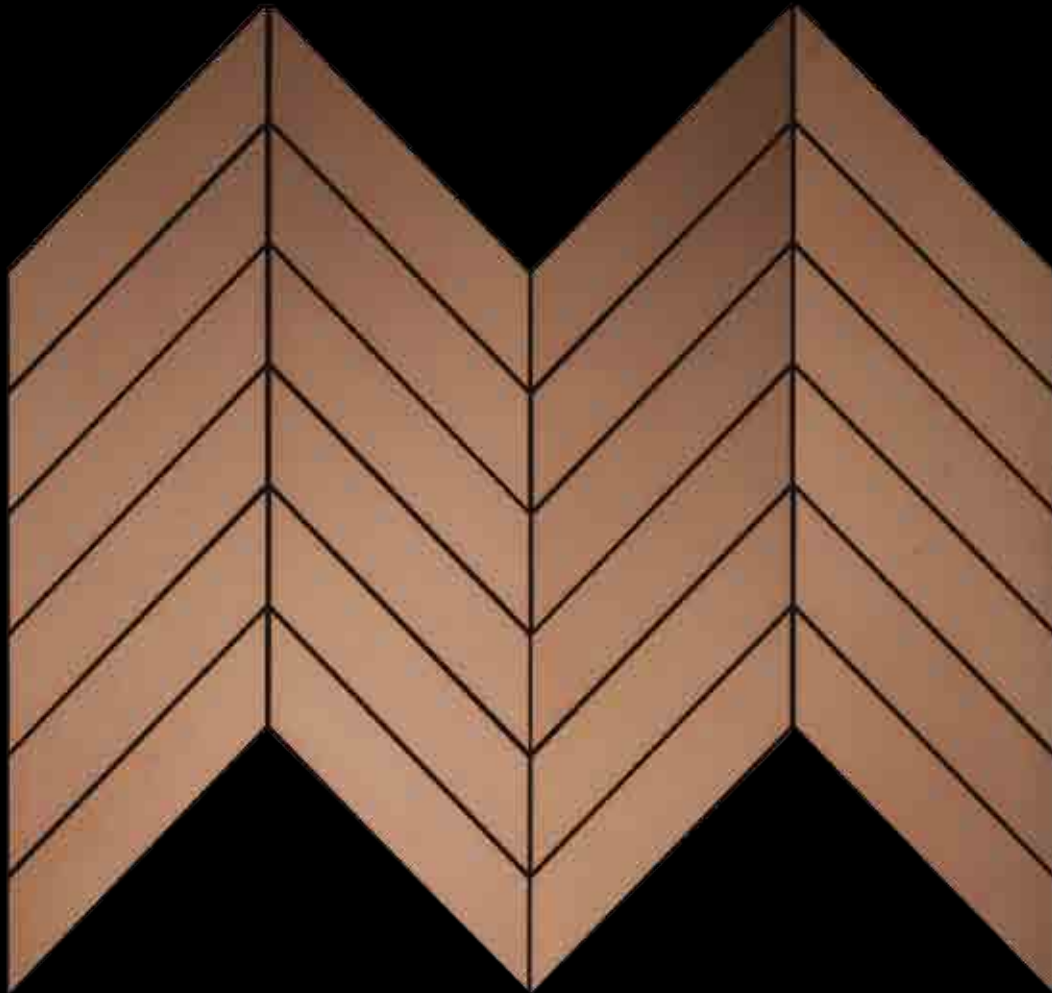

Neelnox

Code	V-9.4	
Finish	Matt	
Color	Rose Gold	
Thickness	1/4" , 5mm	
Mosaic size	Length	Width
	11.81 in x	10.71 in
	300mm x	272mm
Unit Size	Length	Width
	5.91 in x	4.17 in
	150mm x	106mm