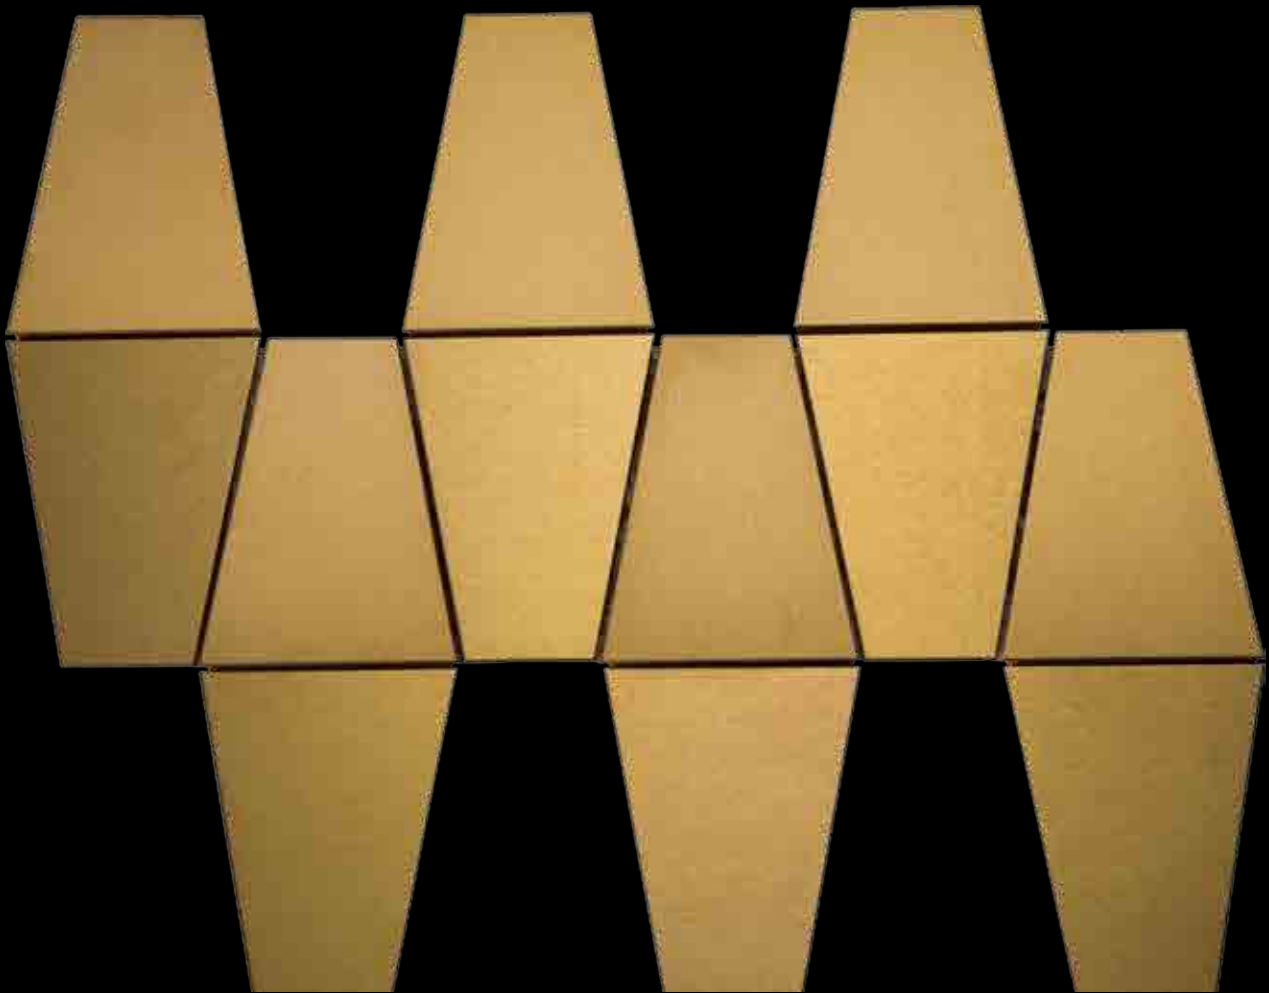

Mosaic size Length Width
 10.67 in x 8.82 in
 271mm x 224mm

Unit Size Length Width
 2.17 in x 5.85 in
 55mm x 148.7mm

Neelnox

Code	V-14.4	
Finish	Matt	
Color	Stainless Steel	
Thickness	1/4" , 5mm	
Mosaic size	Length	Width
	10.67 in x	8.82 in
	271mm x	224mm
Unit Size	Length	Width
	2.17 in x	5.85 in
	55mm x	148.7mm