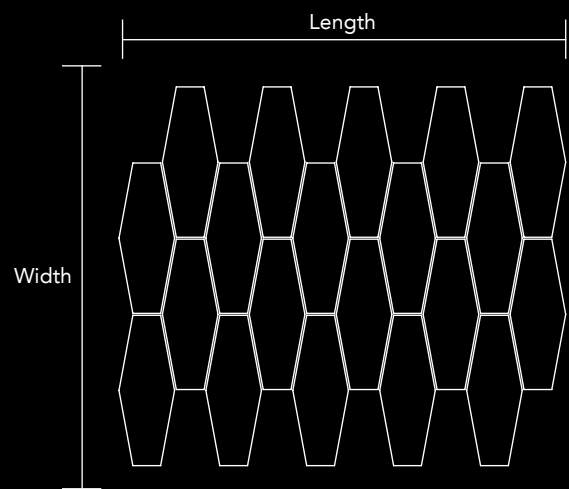

Unit Size Length Width
 1.48 in x 4 in
 38mm x 102mm

Neelnox

Code V-11.3
Finish Matt
Color Gold
Thickness 1/4" , 5mm

Mosaic size Length Width
11.81 in x 10.08 in
300mm x 256mm

Unit Size Length Width
1.48 in x 4 in
38mm x 102mm