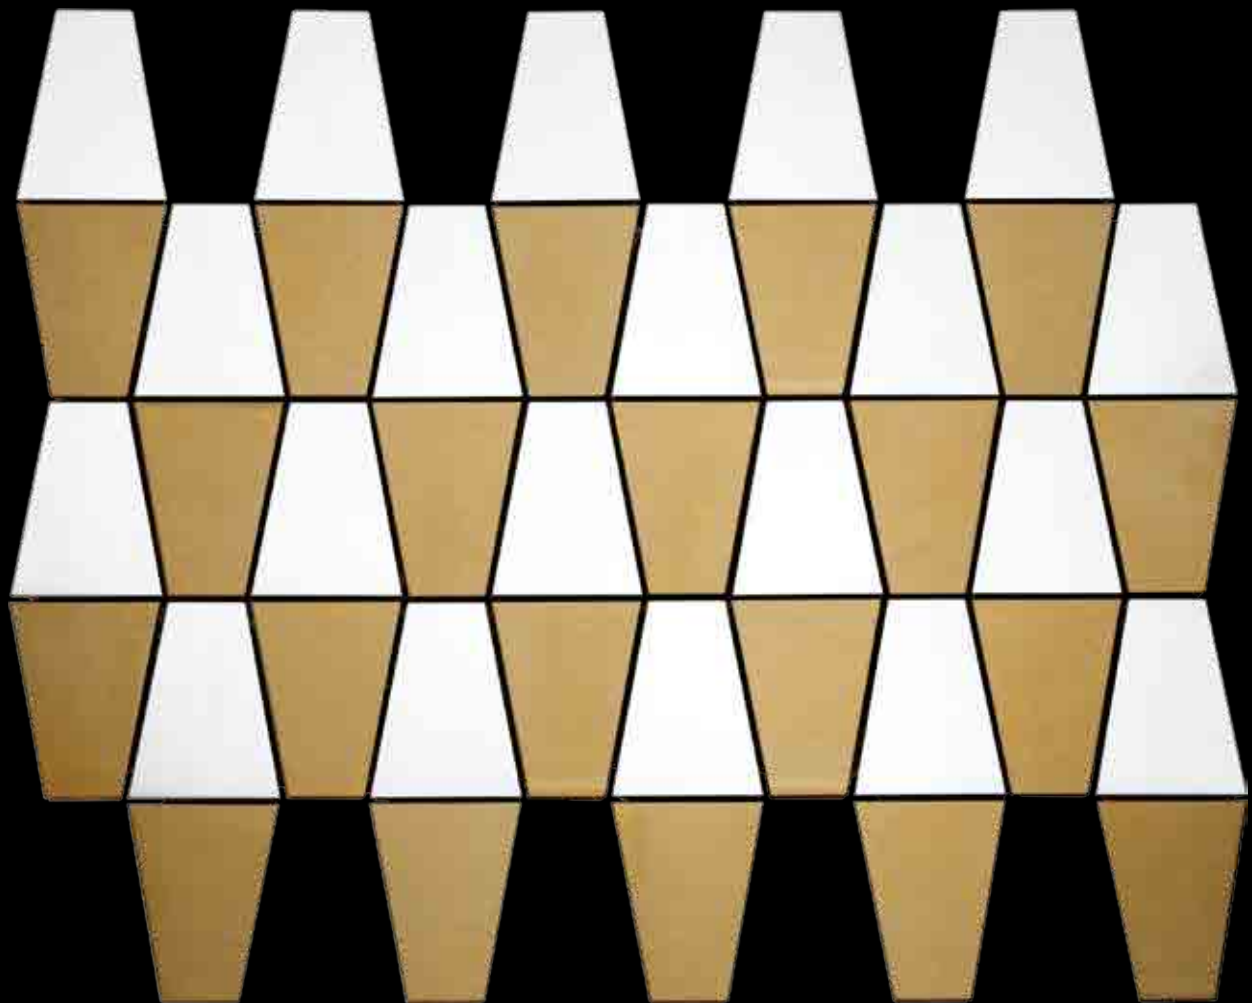

Neelnox

Code V-12.1
Finish Matt & Polished
Color Gold & Stainless Steel
Thickness 1/4" , 5mm

Mosaic size   Length   Width
11.73 in x   10.04 in
298mm x   255mm

Unit Size   Length   Width
2.28 in x   3.9 in
58mm x   99mm