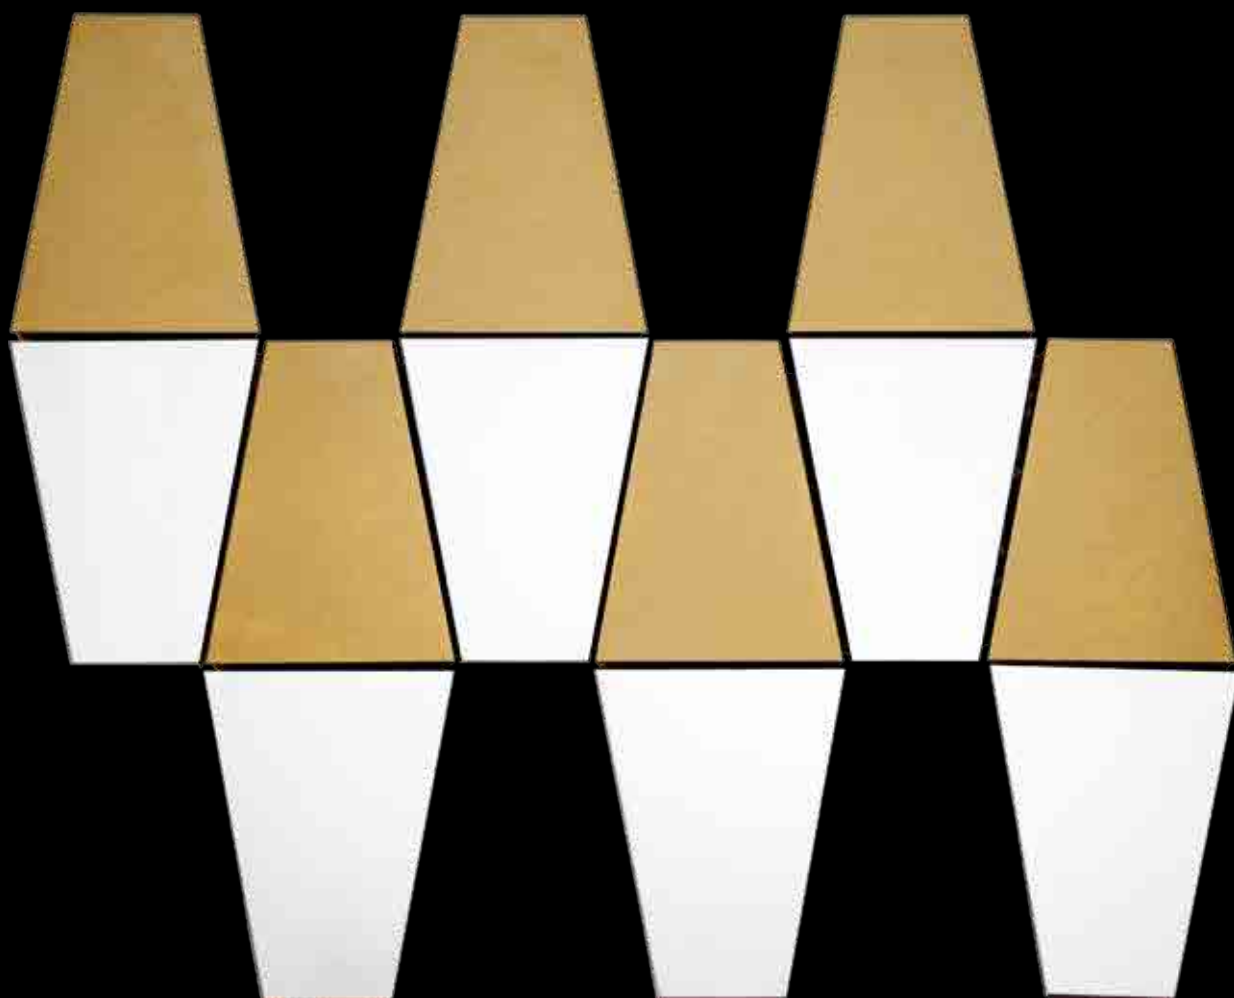

Code V-14.1
Finish Matt & Polished
Color Gold & Stainless Steel
Thickness 1/4" , 5mm

Mosaic size   Length   Width
10.67 in x   8.82 in
271mm x   224mm

Unit Size   Length   Width
10.67 in x   8.82 in
271mm x   224mm