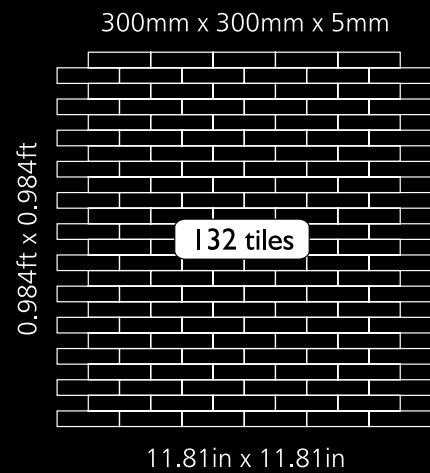

300mm x 300mm x 5mm

Neelnox

Code	Z-25
Finish	polished
Thickness	1/4" , 5mm
Mosaic size	11.81 in x 11.81 in 300mm x 300mm
Unit Size	4 in x 1/2 in 102mm x 13mm

Code	Z-29
Finish	Matt
Thickness	1/4" , 5mm
Mosaic size	12 in x 12 in 305mm x 305mm
Unit Size	2 in x 1/2 in 50mm x 13mm