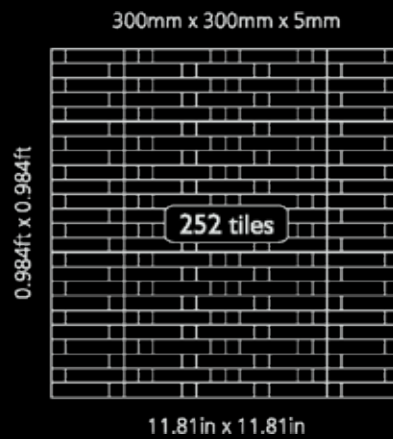

Neelnox

Code	Z-18
Finish	Polished
Thickness	1/4" , 5mm
Mosaic size	11.81 in x 11.81 in 300mm x 300mm
Unit Size	2 in x 1/2 in 50mm x 13mm

Code	Z-19
Finish	Polished
Thickness	1/4" , 5mm
Mosaic size	11.81 in x 11.81 in 300mm x 300mm
Unit Size	2 in x 1/2 in 1/2 x 1/2 50mm x 13mm 13mm x 13mm