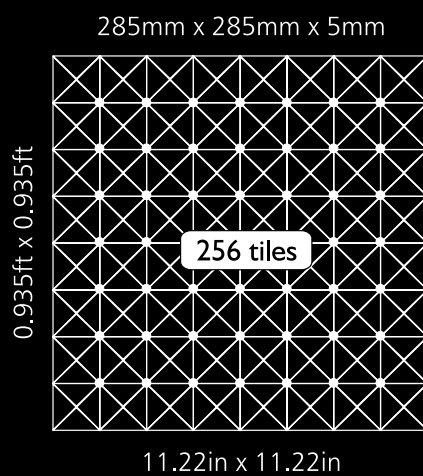

Neelnox

Code	Z-12
Finish	Textured
Thickness	1/4" , 5mm
Mosaic size	11.81 in x 11.81 in 300mm x 300mm
Unit Size	1 in x 1 in 25mm x 25mm

300mm x 300mm x 5mm

Code	Z-15
Finish	Textured
Thickness	1/4" , 5mm
Mosaic size	11.22 in x 11.22 in 285mm x 285mm
Unit Size	1.25 in x 0.68 in 32mm x 17mm