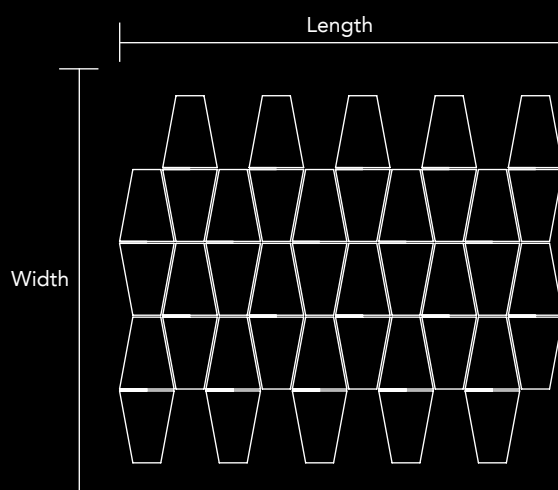

Mosaic size Length Width
11.73 in x 10.04 in
298mm x 255mm

Unit Size Length Width
2.28 in x 3.9 in
58mm x 99mm

Code	V-12.2	
Finish	Matt	
Color	Rose Gold	
Thickness	1/4" , 5mm	
Mosaic size	Length	Width
	11.73 in x	10.04 in
	298mm x	255mm
Unit Size	Length	Width
	2.28 in x	3.9 in
	58mm x	99mm