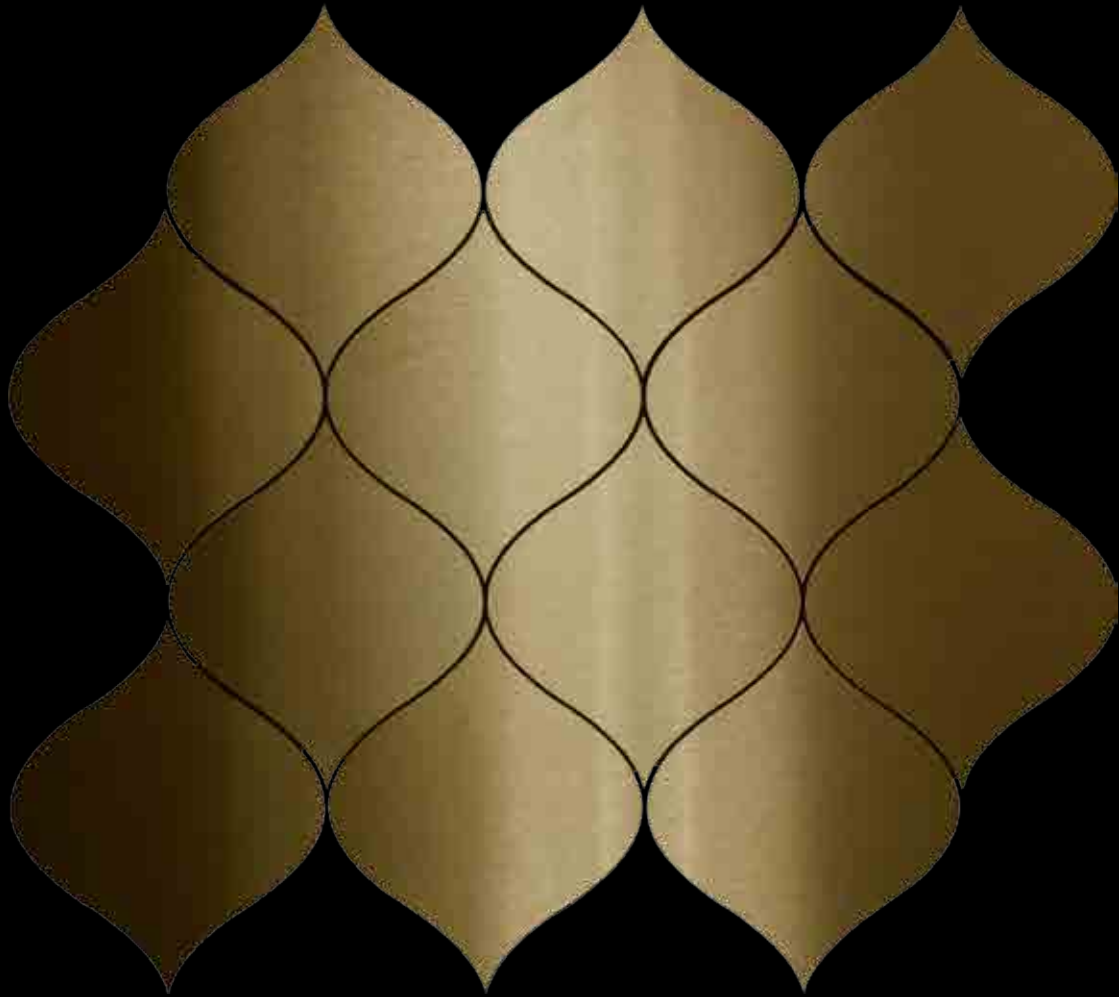

Code V-2.3
Finish Matt
Color Gold
Thickness 1/4" , 5mm

Mosaic size   Length   Width
16.65 in x 12.52 in
423mm x 318mm

Unit Size   Length   Width
3.66 in x 4.57 in
93mm x 116mm