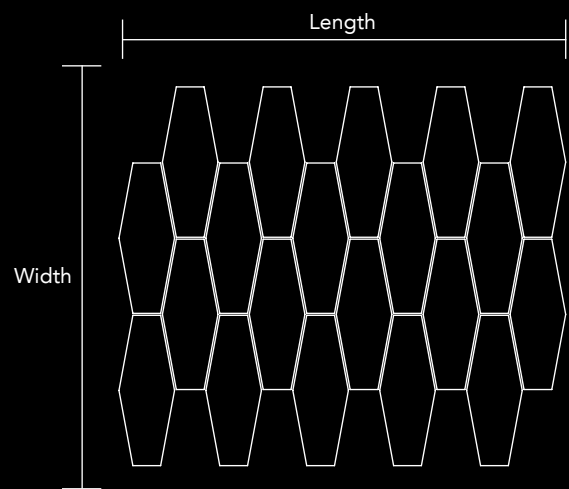

Neelnox

Code V-11.1
Finish Matt
Color Rose Gold
Thickness 1/4" , 5mm

Mosaic size   Length   Width
11.81 in x   10.08 in
300mm x   256mm

Unit Size   Length   Width
1.48 in x   4 in
38mm x   102mm