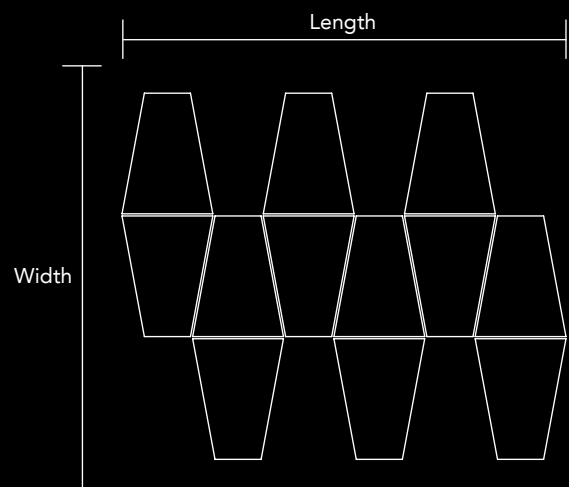

Neelnox

Code V-14.2
Finish Matt
Color Black & Stainless Steel
Thickness 1/4" , 5mm

Mosaic size   Length   Width
10.67 in x 8.82 in
271mm x 224mm

Unit Size   Length   Width
10.67 in x 8.82 in
271mm x 224mm