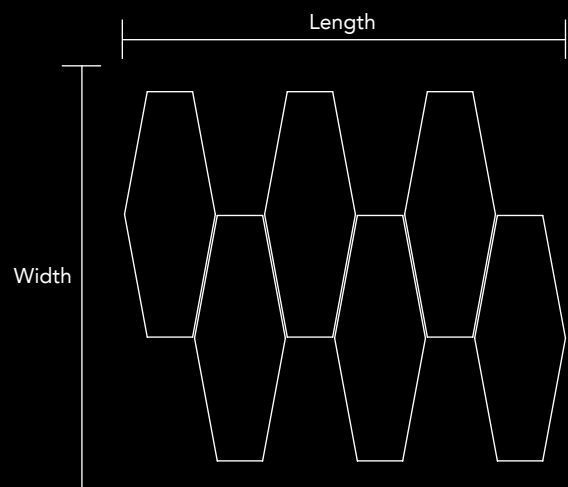

Neelnox

Code V-13.4
Finish Matt
Color Black
Thickness 1/4" , 5mm

Mosaic size   Length   Width
10.79 in x 9.06 in
274mm x 230mm

Unit Size   Length   Width
2.2 in x 6 in
56mm x 152mm