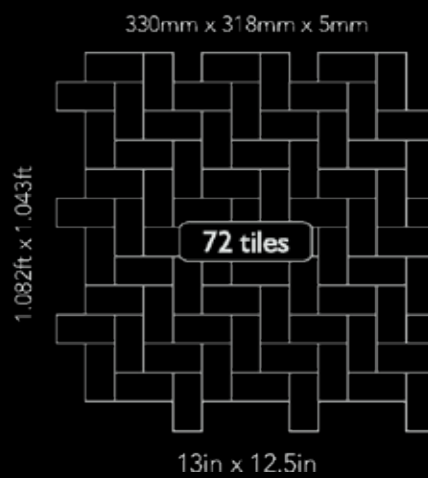

305mm x 314mm x 5mm

Neelnox

Code	Z-8-BRICK
Finish	Textured
Thickness	1/4" , 5mm
Mosaic size	11.81 in x 11.81 in 300mm x 300mm
Unit Size	2 in x 1 in 50mm x 25mm

Code	Z-11
Finish	Textured
Thickness	1/4" , 5mm
Mosaic size	13 in x 12.5 in 330mm x 318mm
Unit Size	2 in x 1 in 50mm x 25mm