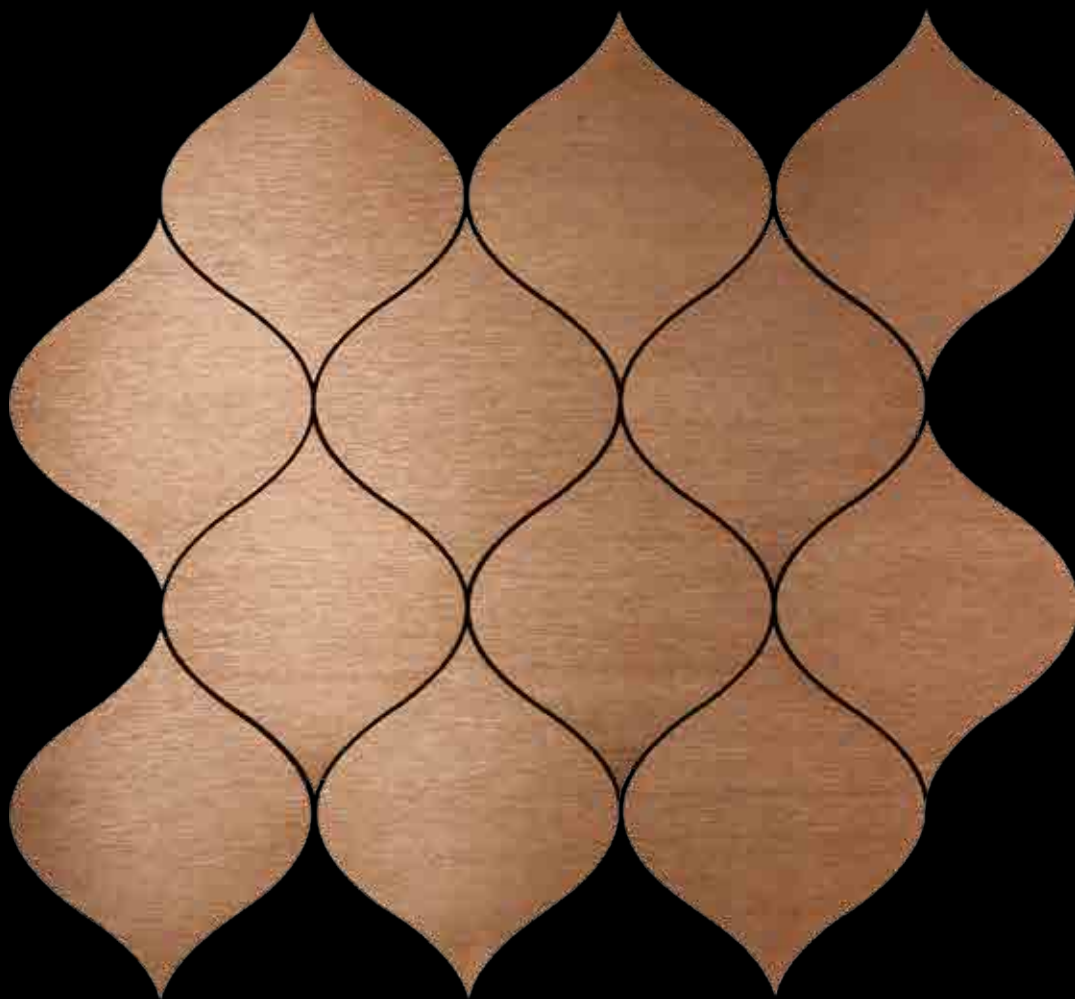

Code V-2.1
Finish Matt
Color Rose Gold
Thickness 1/4" , 5mm

Mosaic size   Length   Width
16.65 in x 12.52 in
423mm x 318mm

Unit Size   Length   Width
3.66 in x 4.57 in
93mm x 116mm