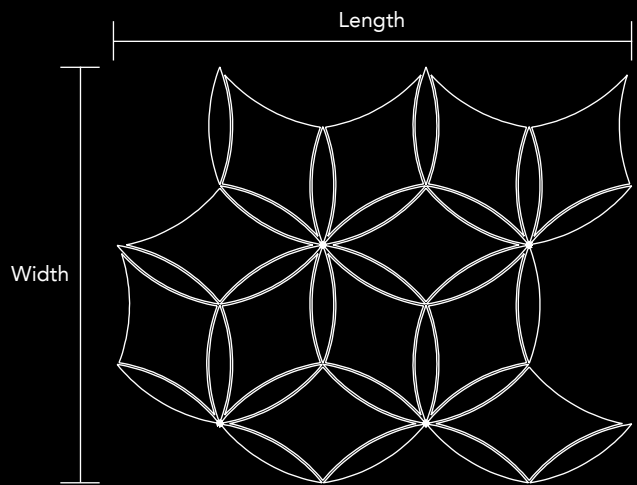

Code V-4.3
Finish Matt
Color Gold
Thickness 1/4" , 5mm

Mosaic size   Length   Width
12.76 in x   10.31 in
324mm x   264mm

Unit Size   Length   Width
5.08 in x   5.87 in
129mm x   149mm