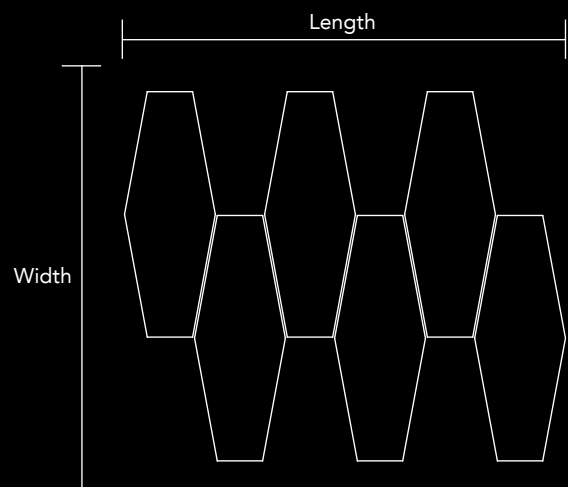

Neelnox

Code V-13.2
Finish Matt
Color Stainless Steel
Thickness 1/4" , 5mm

Mosaic size   Length   Width
10.79 in x 9.06 in
274mm x 230mm

Unit Size   Length   Width
2.2 in x 6 in
56mm x 152mm