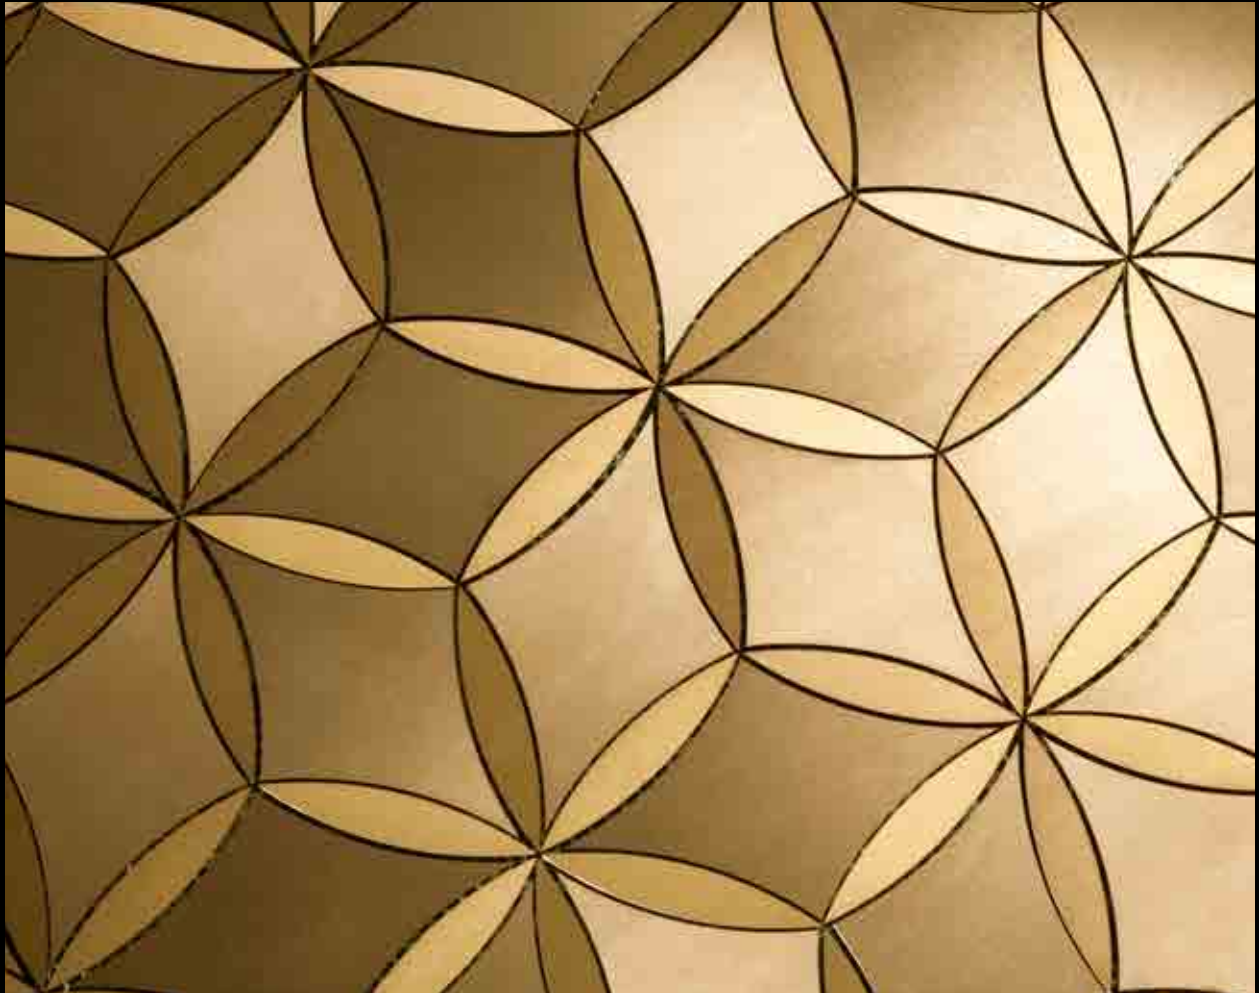

Unit Size Length Width
 5.08 in x 5.87 in
 129mm x 149mm

Neelnox

Code V-4.2
Finish Matt
Color Stainless Steel
Thickness 1/4" , 5mm

Mosaic size Length Width
12.76 in x 10.31 in
324mm x 264mm

Unit Size Length Width
5.08 in x 5.87 in
129mm x 149mm