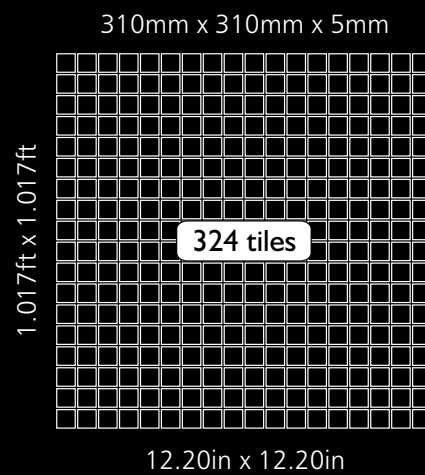

Neelnox

Code	Z-34
Finish	Matt
Color	Stainless Steel
Thickness	1/4" , 5mm
Mosaic size	12.20 in x 12.20 in 310mm x 310mm
Unit Size	0.59 in x 0.59 in 15mm x 15mm