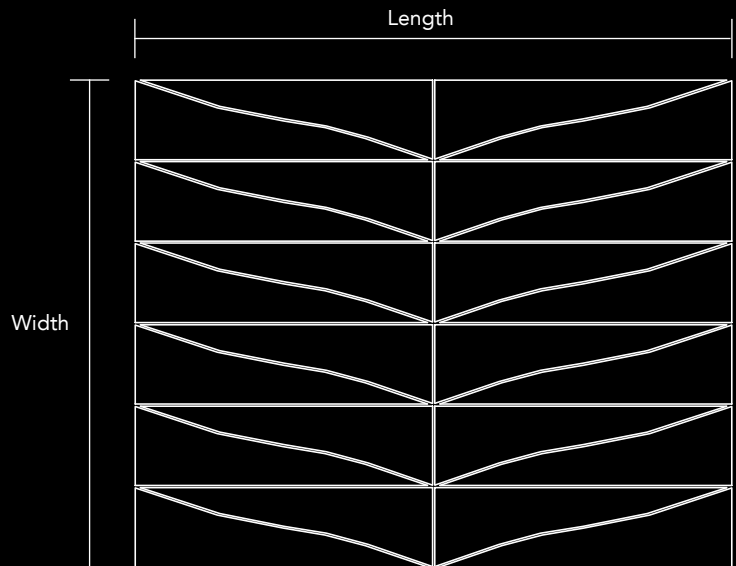

Unit Size Length Width
 7.28 in x 1.97 in
 185mm x 50mm

Neelnox

Code V-6.2
Finish Matt
Color Stainless Steel
Thickness 1/4" , 5mm

Mosaic size Length Width
14.65 in x 11.97 in
372mm x 304mm

Unit Size Length Width
7.28 in x 1.97 in
185mm x 50mm