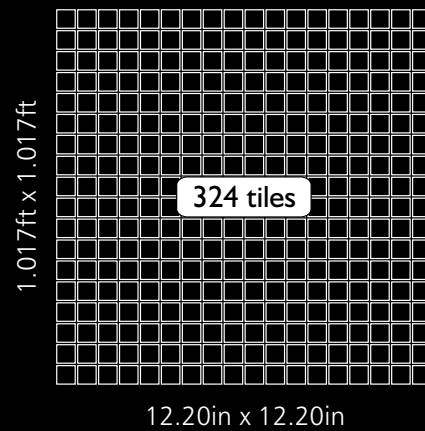

Code Z-45
Finish Matt
Color Stainless Steel & Black
Thickness 1/4" , 5mm

Mosaic size 12.20 in x 12.20 in
310mm x 310mm

Unit Size 0.59 in x 0.59 in
15mm x 15mm

310mm x 310mm x 5mm