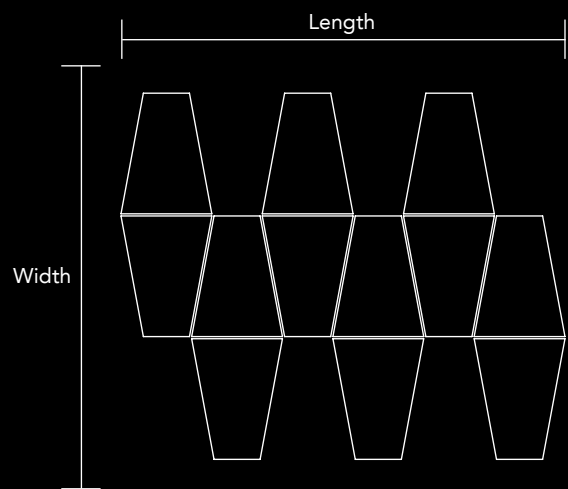

Mosaic size Length Width
 10.67 in x 8.82 in
 271mm x 224mm

Unit Size Length Width
 2.17 in x 5.85 in
 55mm x 148.7mm

Neelnox

Code	V-14.4	
Finish	Matt	
Color	Stainless Steel	
Thickness	1/4" , 5mm	
Mosaic size	Length	Width
	10.67 in x	8.82 in
	271mm x	224mm
Unit Size	Length	Width
	2.17 in x	5.85 in
	55mm x	148.7mm