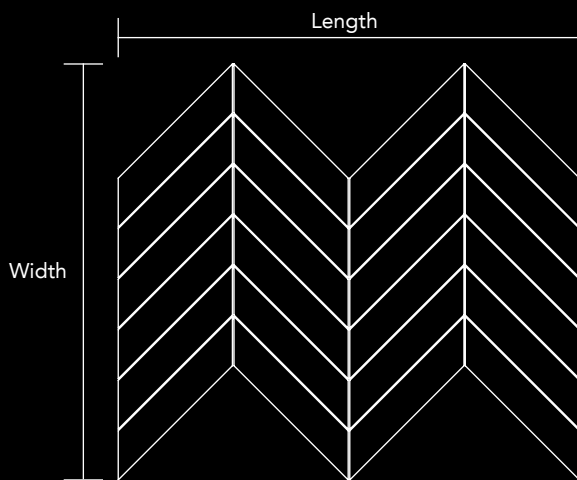

Code V-9.1
Finish Matt & Polished
Color Stainless Steel & Gold
Thickness 1/4" , 5mm

Mosaic size   Length   Width
11.81 in x 10.71 in
300mm x 272mm

Unit Size   Length   Width
5.91 in x 4.17 in
150mm x 106mm