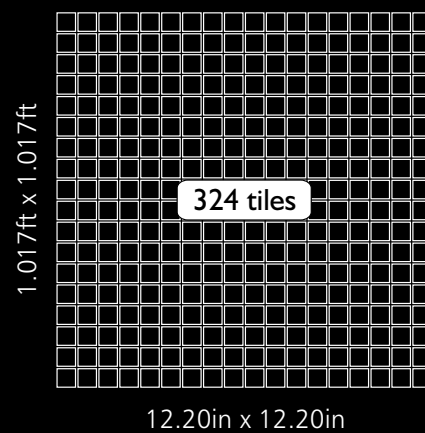

Code	Z-32
Finish	Matt
Color	Gold
Thickness	1/4" , 5mm
Mosaic size	12.20 in x 12.20 in 310mm x 310mm
Unit Size	0.59 in x 0.59 in 15mm x 15mm

310mm x 310mm x 5mm