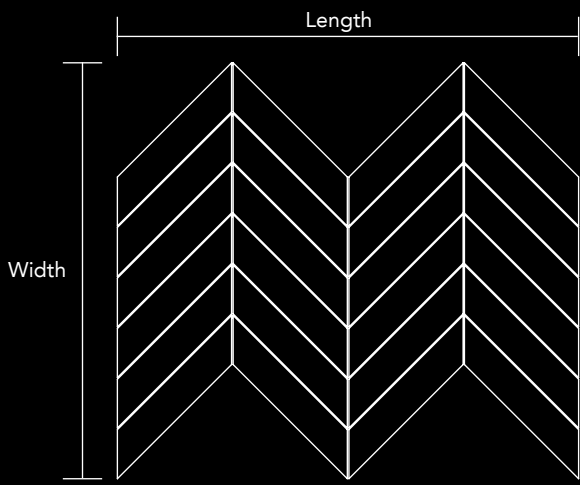

Neelnox

Code	V-9.4	
Finish	Matt	
Color	Rose Gold	
Thickness	1/4" , 5mm	
Mosaic size	Length	Width
	11.81 in x	10.71 in
	300mm x	272mm
Unit Size	Length	Width
	5.91 in x	4.17 in
	150mm x	106mm

Code	V-9.5	
Finish	Matt	
Color	Stainless Steel	
Thickness	1/4" , 5mm	
Mosaic size	Length	Width
	11.81 in x	10.71 in
	300mm x	272mm
Unit Size	Length	Width
	5.19 in x	4.17 in
	150mm x	106mm