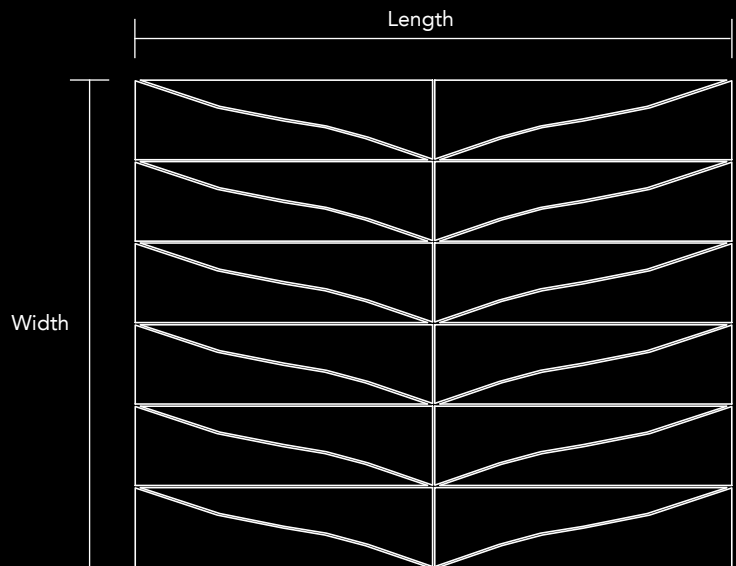

Mosaic size Length Width
14.65 in x 11.97 in
372mm x 304mm

Unit Size Length Width
7.28 in x 1.97 in
185mm x 50mm

Code V-7.1
 Finish Matt
 Color Rose Gold
 Thickness 1/4" , 5mm

Mosaic size 10.6 in x 11.30 in
 270mm x 287mm