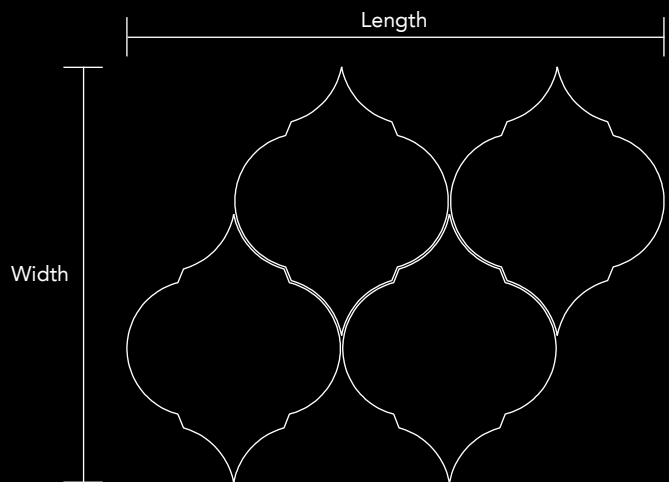

Code V-3.1
Finish Matt
Color Rose Gold
Thickness 1/4" , 5mm

Mosaic size   Length   Width
11.57 in x 8.94 in
294mm x 227mm

Unit Size   Length   Width
4.61 in x 5.79 in
117mm x 151mm