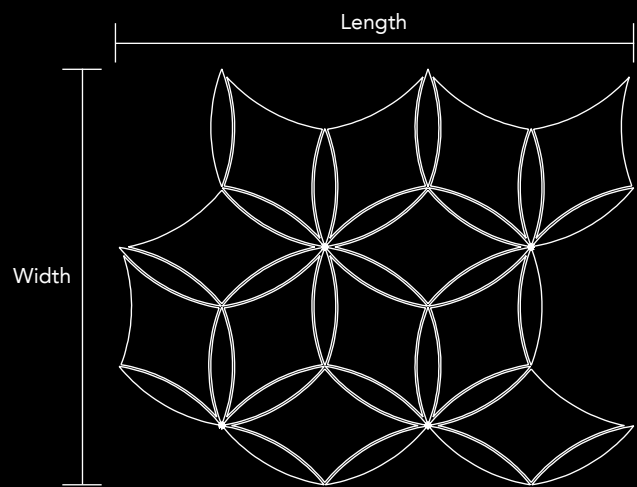

Mosaic size Length Width
11.57 in x 8.94 in
294mm x 227mm

Unit Size Length Width
4.61 in x 5.79 in
117mm x 151mm

Code V-4.1
 Finish Matt
 Color Rose Gold
 Thickness 1/4" , 5mm

Mosaic size Length Width
 12.76 in x 10.31 in
 324mm x 264mm

Unit Size Length Width
 5.08 in x 5.87 in
 129mm x 149mm

Neelnox

Code V-4.2
Finish Matt
Color Stainless Steel
Thickness 1/4" , 5mm

Mosaic size Length Width
12.76 in x 10.31 in
324mm x 264mm

Unit Size Length Width
5.08 in x 5.87 in
129mm x 149mm