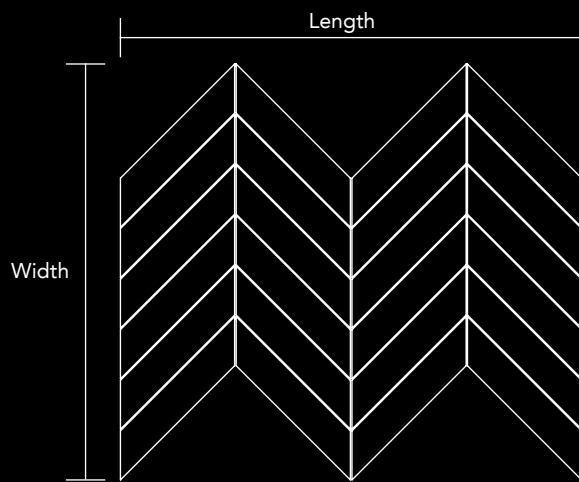

Code V-9.3
Finish Matt & Polished
Color Stainless Steel & Black
Thickness 1/4" , 5mm

Mosaic size   Length   Width
11.81 in x 10.71 in
300mm x 272mm

Unit Size   Length   Width
5.91 in x 4.17 in
150mm x 106mm