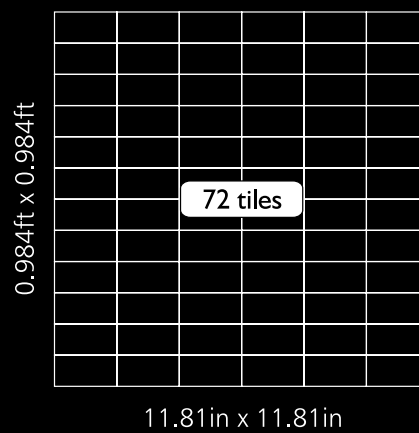

76mm x 152mm

3in x 6in

Neelnox

Code	B-3
Finish	Matt
Thickness	1/4" , 5mm
Mosaic size	11.81 in x 11.81 in 300mm x 300mm
Unit Size	2 in x 1 in 50mm x 25mm

300mm x 300mm x 5mm

Code	B-4
Finish	Matt
Thickness	1/4" , 5mm
Mosaic size	11.81 in x 11.81 in 300mm x 300mm
Unit Size	2 in x 1 in 50mm x 25mm