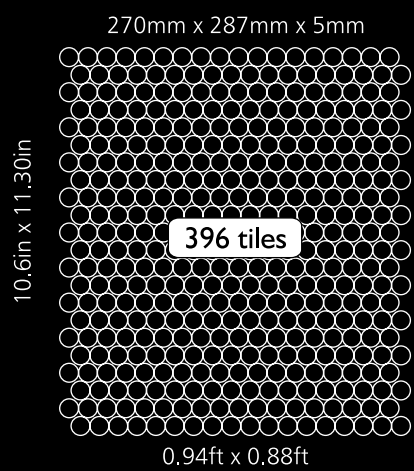

Code	V-7.3
Finish	Matt
Color	Gold
Thickness	1/4" , 5mm
Mosaic size	10.6 in x 11.30 in 270mm x 287mm
Unit Size	0.59 in x 0.59 in 15mm x 15mm