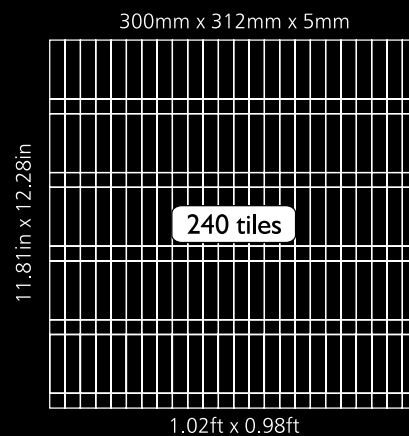

Neelnox

Code	Z-17
Finish	Textured Polished
Thickness	1/4" , 5mm
Mosaic size	11.81 in x 12.28 in 300mm x 312mm
Unit Size	2 in x 1/2 in 1/2 in x 1/2 in 50mm x 13mm 13mm x 13mm

Also available in Matt and Textured finish:
Code L-17