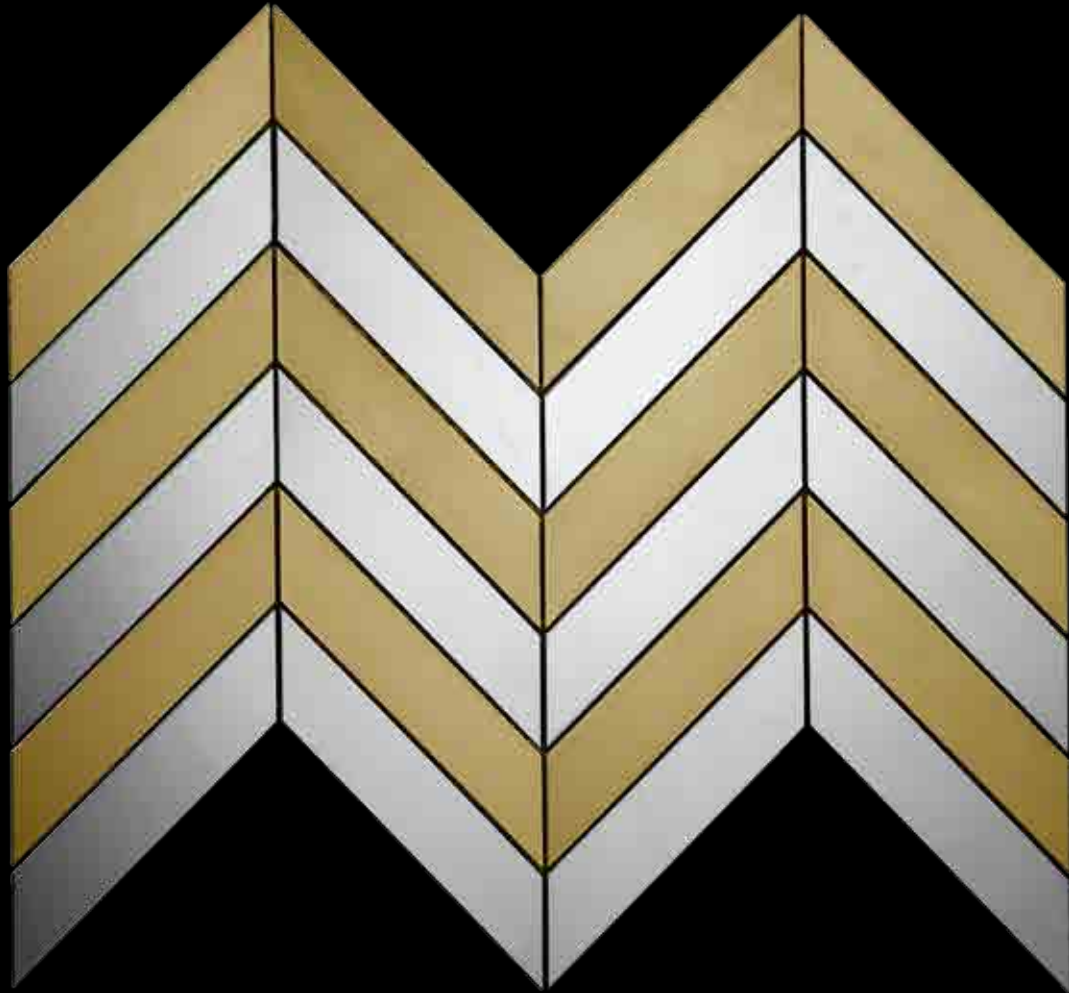

Code V-9.1
Finish Matt & Polished
Color Stainless Steel & Gold
Thickness 1/4" , 5mm

Mosaic size   Length   Width
11.81 in x 10.71 in
300mm x 272mm

Unit Size   Length   Width
5.91 in x 4.17 in
150mm x 106mm