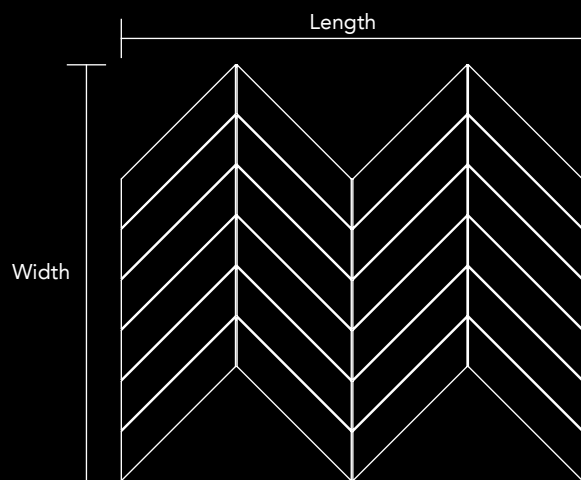

Code	V-9.6	
Finish	Matt	
Color	Gold	
Thickness	1/4" , 5mm	
Mosaic size	Length	Width
	11.81 in x	10.71 in
	300mm x	272mm
Unit Size	Length	Width
	5.91 in x	4.17 in
	150mm x	106mm