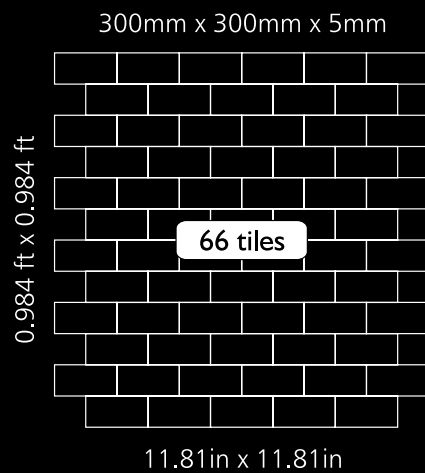

Neelnox

Code	Z-8-BRICK
Finish	Textured
Thickness	1/4" , 5mm
Mosaic size	11.81 in x 11.81 in 300mm x 300mm
Unit Size	2 in x 1 in 50mm x 25mm