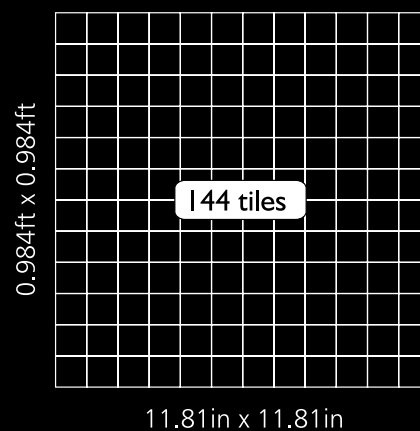

Code	Z-12
Finish	Textured
Thickness	1/4" , 5mm
Mosaic size	11.81 in x 11.81 in 300mm x 300mm
Unit Size	1 in x 1 in 25mm x 25mm

300mm x 300mm x 5mm