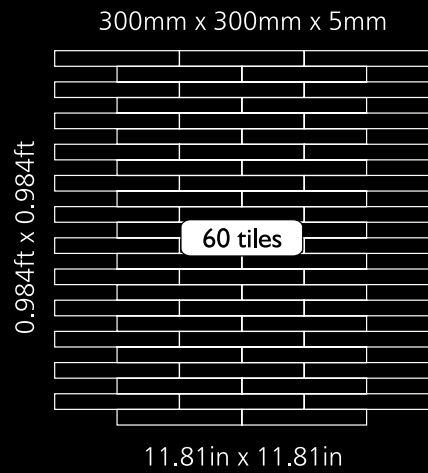

Neelnox

Code	Z-30 (Tim)
Finish	Matt Polished
Thickness	1/4" , 5mm
Mosaic size	11.81 in x 11.81 in 300mm x 300mm
Unit Size	1 in x 1 in 25mm x 25mm

300mm x 300mm x 5mm

11.81 in x 11.81 in

Code	Z-37
Finish	Matt
Thickness	1/4" , 5mm
Mosaic size	11.81 in x 11.81 in 300mm x 300mm
Unit Size	4 in x 1/2 in 102mm x 13mm