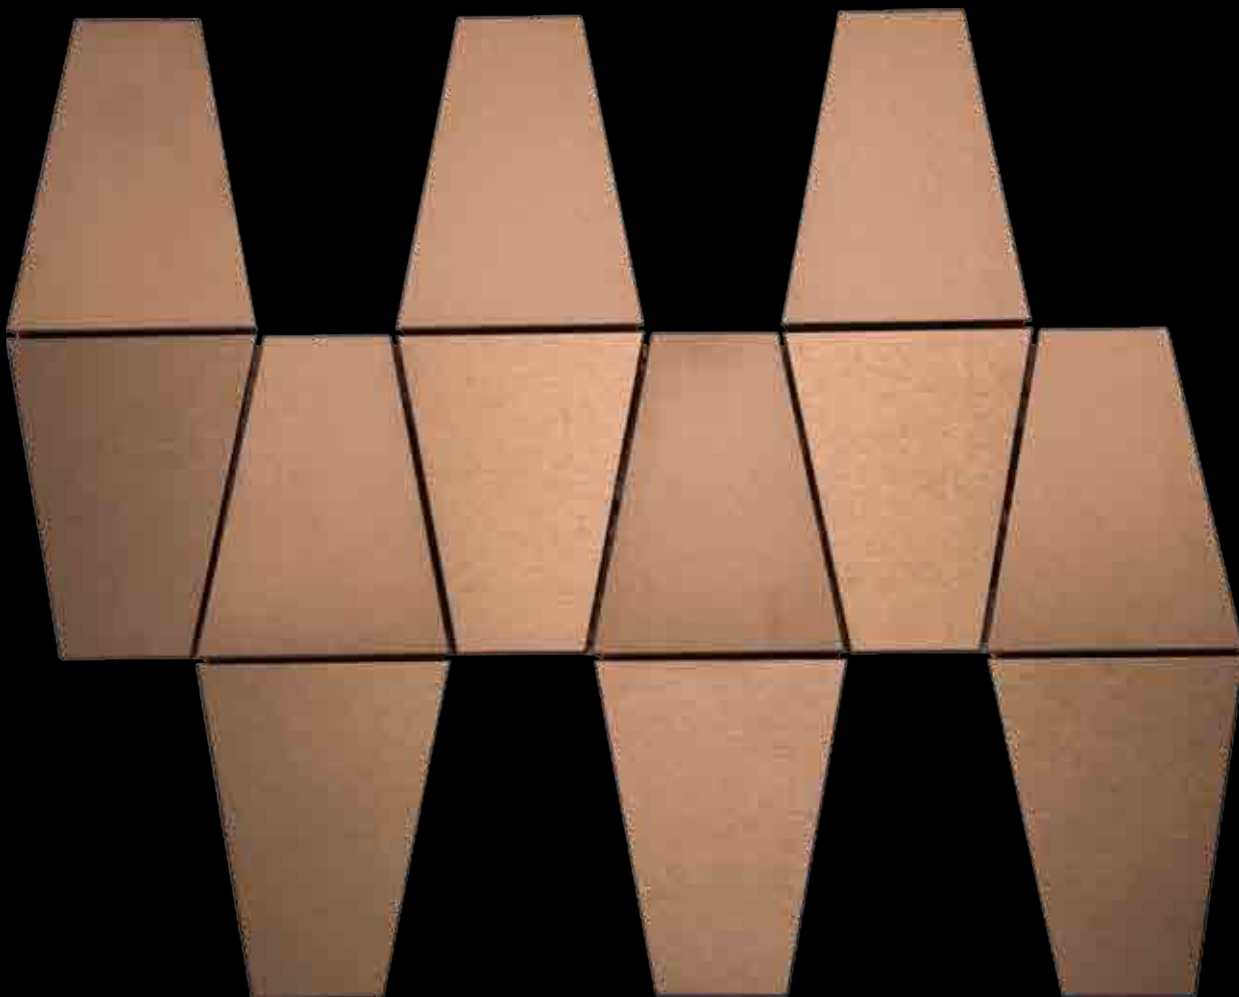

Neelnox

Code V-14.2
Finish Matt
Color Black & Stainless Steel
Thickness 1/4" , 5mm

Mosaic size Length Width
10.67 in x 8.82 in
271mm x 224mm

Unit Size Length Width
10.67 in x 8.82 in
271mm x 224mm

Code V-14.3
 Finish Matt
 Color Rose Gold
 Thickness 1/4" , 5mm