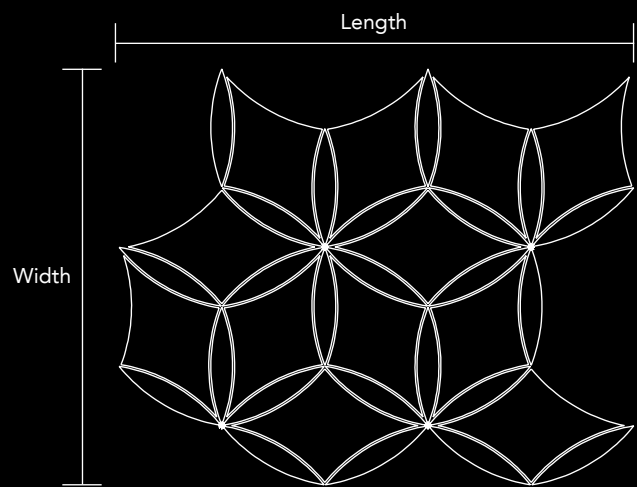

Mosaic size Length Width
12.76 in x 10.31 in
324mm x 264mm

Unit Size Length Width
5.08 in x 5.87 in
129mm x 149mm

Code V-5.1
 Finish Matt
 Color Rose Gold
 Thickness 1/4" , 5mm

Mosaic size Length Width
 14.65 in x 11.97 in
 372mm x 304mm