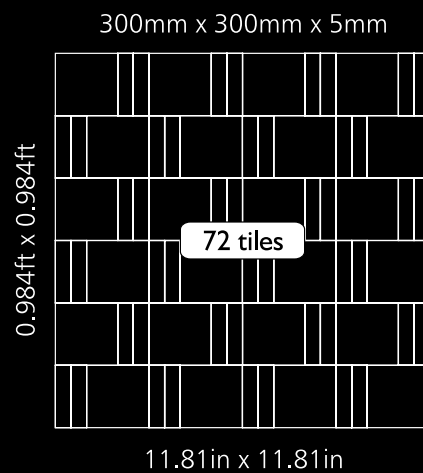

Neelnox

Code	Z-21
Finish	Polished Textured
Thickness	1/4" , 5mm
Mosaic size	11.81 in x 11.81 in 300mm x 300mm
Unit Size	2 in x 2 in 2 in x 1/2 in 50mm x 50mm 50mm x 13mm

Also available in Matt and Textured finish:
Code L-21