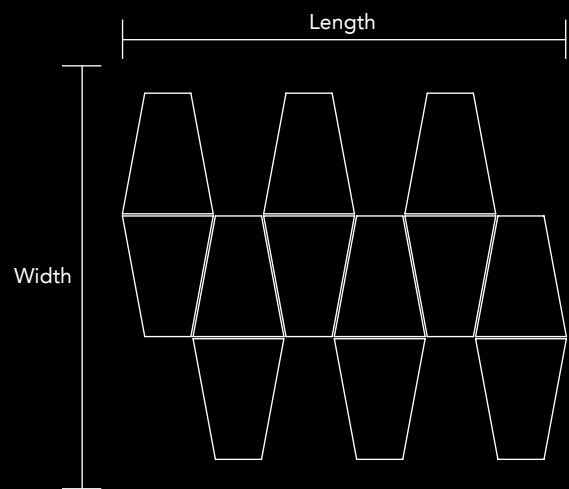

Code V-14.5
Finish Matt
Color Gold
Thickness 1/4" , 5mm

Mosaic size   Length   Width
10.67 in x 8.82 in
271mm x 224mm

Unit Size   Length   Width
2.17 in x 5.85 in
55mm x 148.7mm