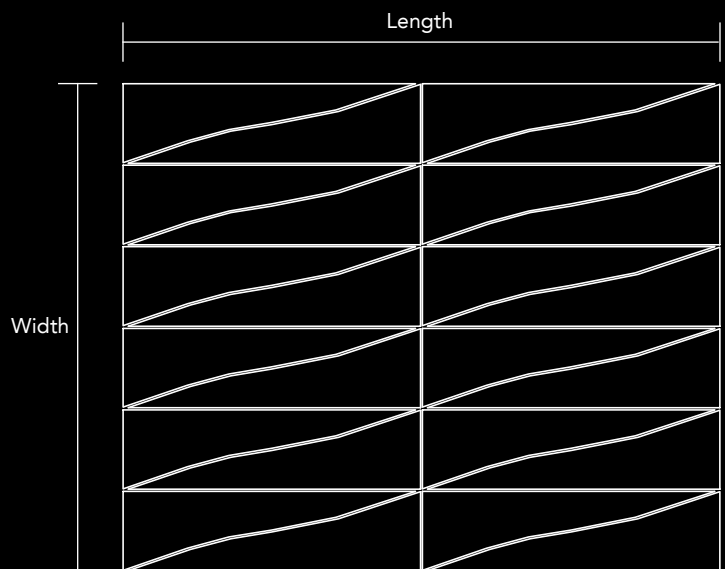

Mosaic size Length Width
14.65 in x 11.97 in
372mm x 304mm

Unit Size Length Width
7.28 in x 1.97 in
185mm x 50mm

Code V-6.1
 Finish Matt
 Color Rose Gold
 Thickness 1/4" , 5mm

Mosaic size Length Width
 14.65 in x 11.97 in
 372mm x 304mm