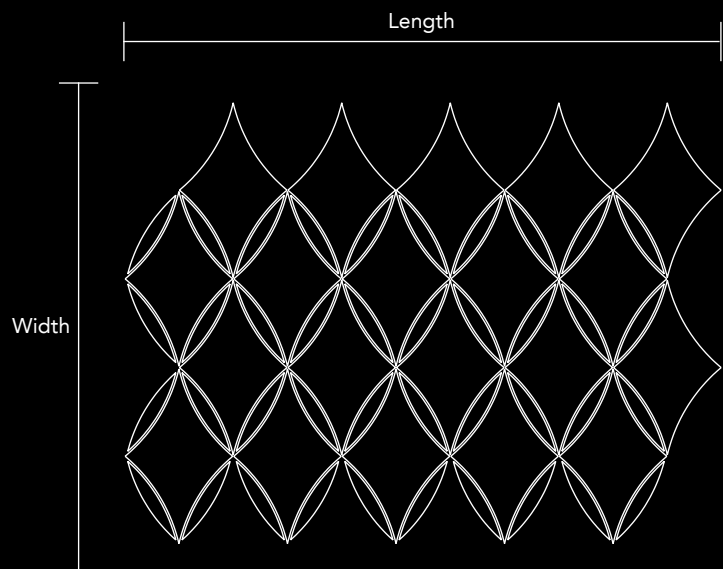

Unit Size
 Length 2.09 in x 3.35 in
 53mm x 85mm

Neelnox

Code V-8.2
Finish Matt
Color Stainless Steel
Thickness 1/4" , 5mm

Mosaic size Length Width
11.50 in x 8.46 in
292mm x 215mm

Unit Size Length Width
2.09 in x 3.35 in
53mm x 85mm