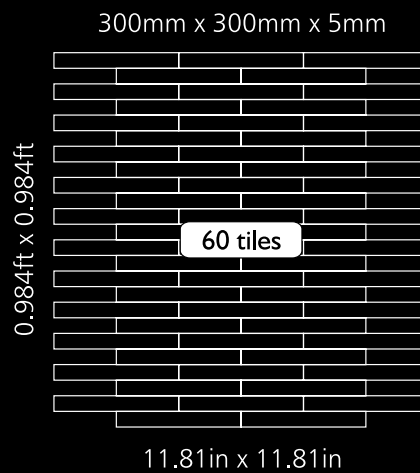

Neelnox

Code	Z-25
Finish	polished
Thickness	1/4" , 5mm
Mosaic size	11.81 in x 11.81 in 300mm x 300mm
Unit Size	4 in x 1/2 in 102mm x 13mm