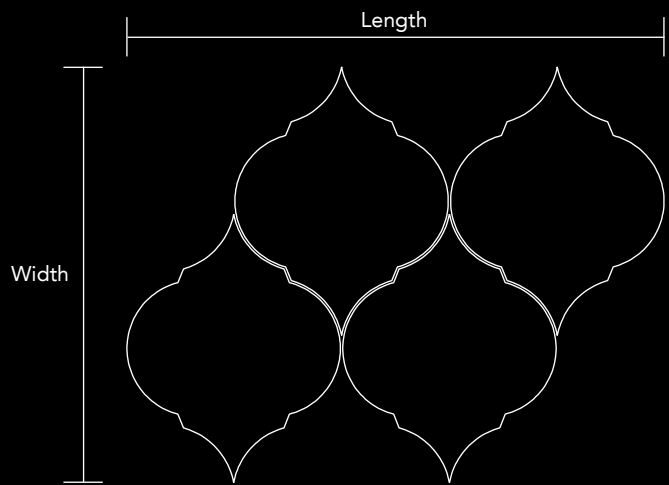

Code V-3.3
Finish Matt
Color Gold
Thickness 1/4" , 5mm

Mosaic size   Length   Width
11.57 in x 8.94 in
294mm x 227mm

Unit Size   Length   Width
4.61 in x 5.79 in
117mm x 151mm