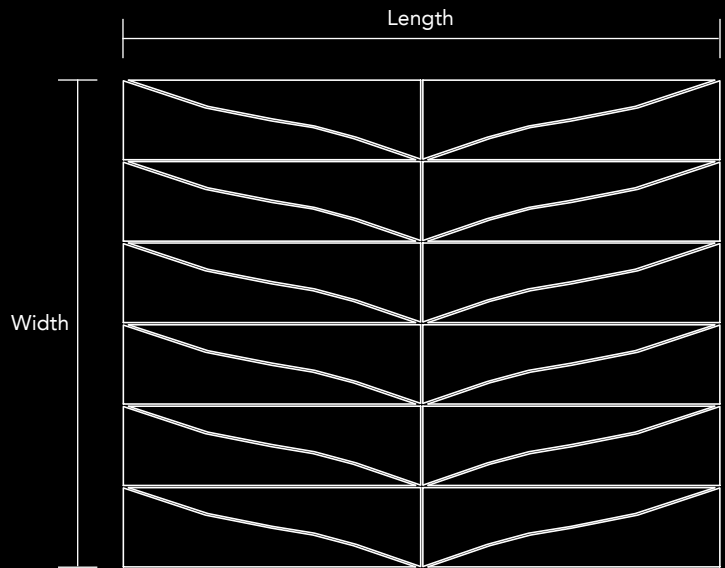

Code V-6.1
Finish Matt
Color Rose Gold
Thickness 1/4" , 5mm

Mosaic size   Length   Width
14.65 in x 11.97 in
372mm x 304mm

Unit Size   Length   Width
7.28 in x 1.97 in
185mm x 50mm