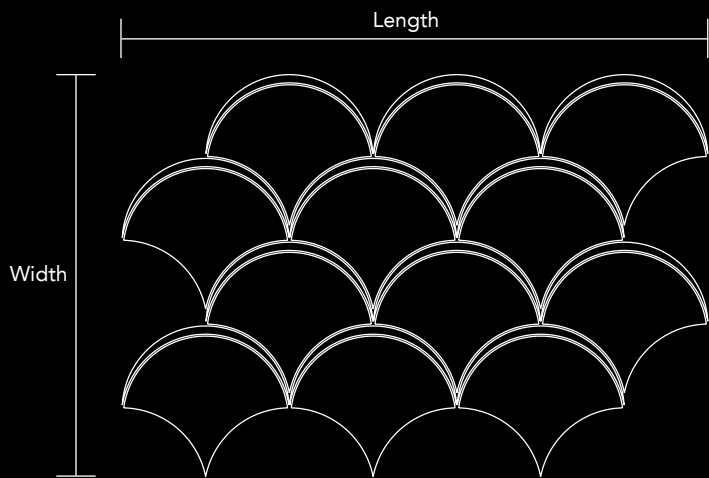

Code	V-1.3	
Finish	Matt	
Color	Gold	
Thickness	1/4" , 5mm	
Mosaic size	Length	Width
	13.94 in x	9.61 in
	354mm x	244mm
Unit Size	Length	Width
	3.98 in x	3.58 in
	101mm x	91mm