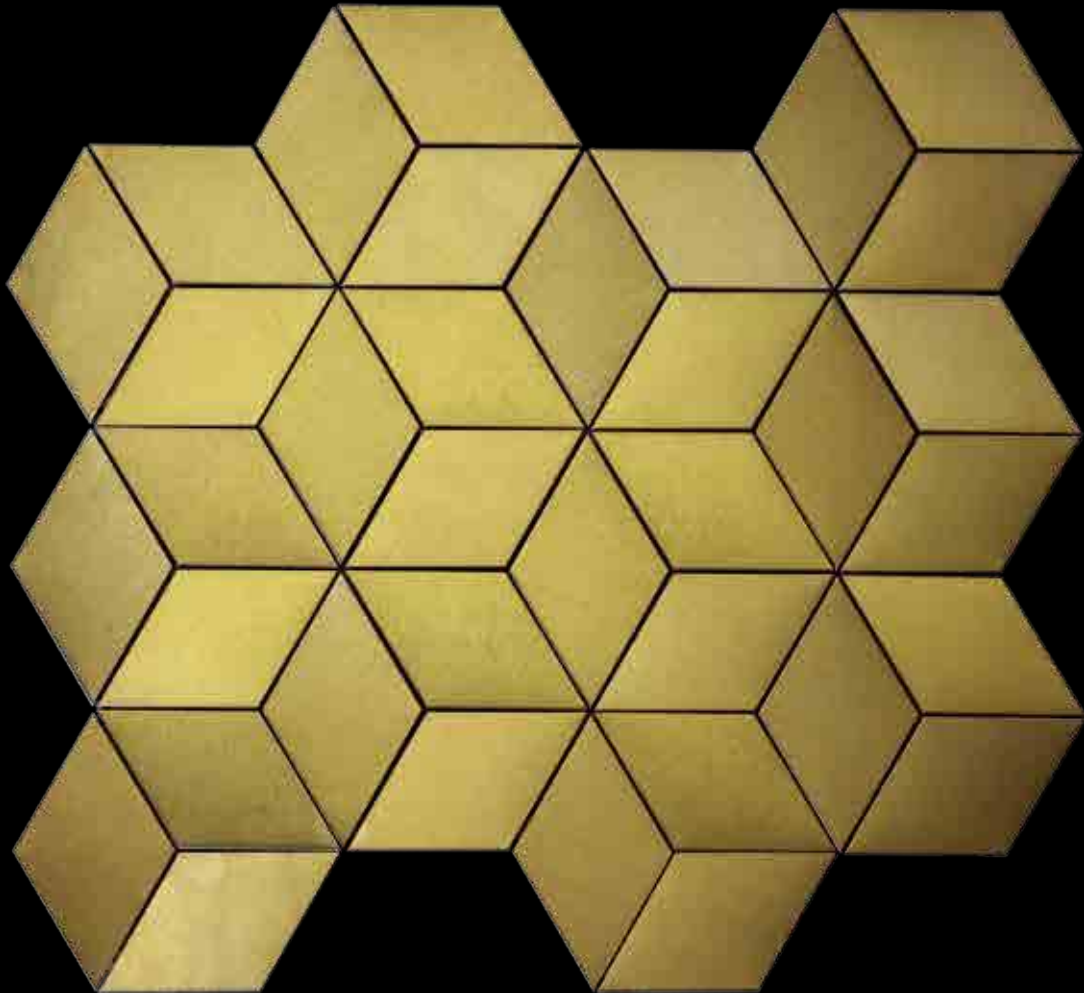

Neelnox

Code V-10.3
Finish Matt
Color Gold
Thickness 1/4" , 5mm

Mosaic size   Length   Width
11.54 in x 10.74 in
293mm x 237mm

Unit Size   Length   Width
3.5 in x 3 in
89mm x 77mm